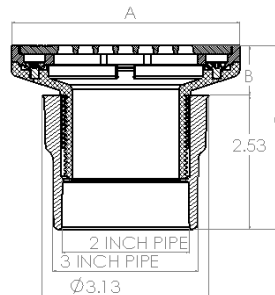

4700 W. 160th St.
Cleveland, OH 44135
PH: 800-321-9532
FX: 800-321-9535
www.oatey.com

TECHNICAL SPECIFICATION

**131 SERIES TWO PART
ADJUSTABLE SLAB DRAIN**

TECHNICAL SPECIFICATION: Oatey Shower Drains for Tile Shower Bases are designed for use with tile or marble showers where a shower pan liner is not required. Drain body solvent welds over 2" or inside 3" Schedule 40 DWV pipe. 2" IPS threaded strainer barrel is adjustable to allow for easy height adjustment. Round drain barrel accommodates 4-1/4" Universal Snap-Tite Strainers available in a variety of designer finishes.

PHYSICAL/CHEMICAL PROPERTIES

Material/Color ABS Plastic = Black
 PVC Plastic = White

COMMON APPLICATIONS

Oatey Shower Drains for Tile Shower Bases are designed for use with tile or marble showers where a shower pan liner is not required. Drain body solvent welds over 2" or inside 3" Schedule 40 DWV pipe. 2" IPS threaded strainer barrel is adjustable to allow for easy height adjustment. Round drain barrel accommodates 4-1/4" Universal Snap-Tite Strainers available in a variety of designer finishes.