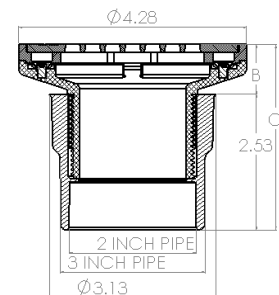

4700 W. 160th St.
Cleveland, OH 44135
PH: 800-321-9532
FX: 800-321-9535
www.oatey.com

TECHNICAL SPECIFICATION

**131 SERIES TWO PART
ADJUSTABLE SLAB DRAIN**

TECHNICAL SPECIFICATION: Oatey Shower Drains for Tile Shower Bases are designed for use with tile or marble showers where a shower pan liner is not required. Drain body solvent welds over 2" or inside 3" Schedule 40 DWV pipe. 2" IPS threaded strainer barrel is adjustable to allow for easy height adjustment. Round drain barrel accommodates 4-1/4" Universal Snap-Tite Strainers available in a variety of designer finishes.

PHYSICAL/CHEMICAL PROPERTIES

Material/Color ABS Plastic = Black
 PVC Plastic = White

COMMON APPLICATIONS

Oatey Shower Drains for Tile Shower Bases are designed for use with tile or marble showers where a shower pan liner is not required. Drain body solvent welds over 2" or inside 3" Schedule 40 DWV pipe. 2" IPS threaded strainer barrel is adjustable to allow for easy height adjustment. Round drain barrel accommodates 4-1/4" Universal Snap-Tite Strainers available in a variety of designer finishes.