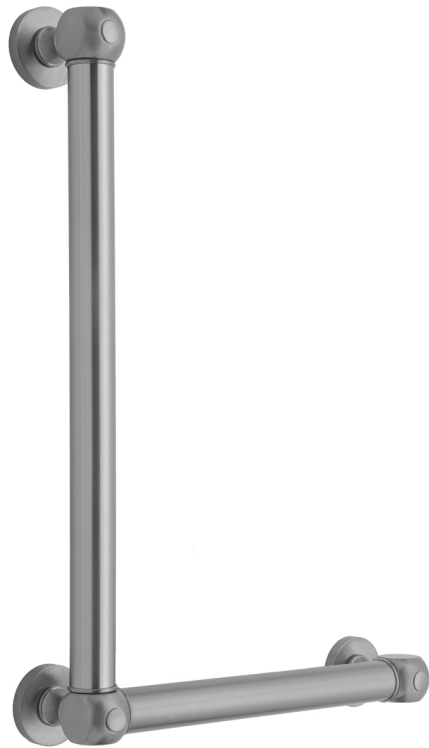

## G70 24H x 12W 90° Right Hand Grab Bar

Model #: **G70-24H-12W-RH-**

### FEATURES:

- ADA compliant when properly installed
- All brass construction, fully polished & plated
- All grab bars can be custom sized. Contact JACLO for pricing & availability
- Optional handshower sliders and toilet paper/wash cloth holders can be added only upon initial order
- Grab bars over 32" REQUIRE a middle post

### AVAILABLE FINISHES:

Polished Chrome (PCH)	Satin Chrome (SC)	Bronze Umber (BU)
Satin Nickel (SN)	Pewter (PEW)	Caramel Bronze (CB)
Polished Nickel (PN)	Antique Brass (AB)	Antique Copper (ACU)
Oil-Rubbed Bronze (ORB)	Polished Brass (PB)	Polished Copper (PCU)
Vintage Bronze (VB)	Satin Brass (SB)	Matte Black (MBK)
Satin Gold (SG)	Polished Gold (PG)	Black Nickel (BKN)
Bombay Gold (BG)	Jewelers Gold (JG)	Europa Bronze (EB)
White (WH)	Sedona Beige (SDB)	Tristan Brass (TB)
Unlacquered Brass (ULB)	Satin Cooper (SCU)	

### SPECIFICATION DRAWING:

BRASS LUXURY GRAB BAR			
PART #	DESCRIPTION	A H	B W
G70-12H-12W	CENTER TO CENTER	12"	12"
G70-12H-16W	CENTER TO CENTER	12"	16"
G70-12H-24W	CENTER TO CENTER	12"	24"
G70-12H-32W	CENTER TO CENTER	12"	32"
G70-16H-12W	CENTER TO CENTER	16"	12"
G70-16H-16W	CENTER TO CENTER	16"	16"
G70-16H-24W	CENTER TO CENTER	16"	24"
G70-16H-32W	CENTER TO CENTER	16"	32"
G70-24H-12W	CENTER TO CENTER	24"	12"
G70-24H-16W	CENTER TO CENTER	24"	16"
G70-24H-24W	CENTER TO CENTER	24"	24"
G70-24H-32W	CENTER TO CENTER	24"	32"
G70-32H-12W	CENTER TO CENTER	32"	12"
G70-32H-16W	CENTER TO CENTER	32"	16"
G70-32H-24W	CENTER TO CENTER	32"	24"
G70-32H-32W	CENTER TO CENTER	32"	32"