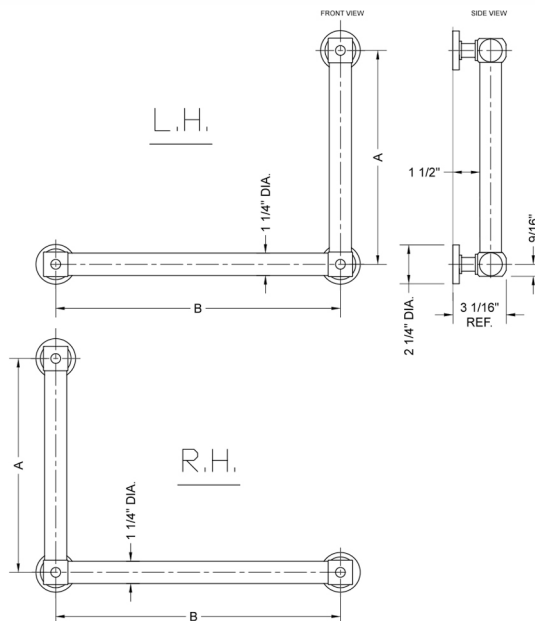

## G70 24H x 12W 90° Right Hand Grab Bar

Model #: **G70-24H-12W-RH-**

### FEATURES:

- ADA compliant when properly installed
- All brass construction, fully polished & plated
- All grab bars can be custom sized. Contact JACLO for pricing & availability
- Optional handshower sliders and toilet paper/wash cloth holders can be added only upon initial order
- Grab bars over 32" REQUIRE a middle post

### SPECIFICATION DRAWING:

BRASS LUXURY GRAB BAR			
PART #	DESCRIPTION	A H	B W
G70-12H-12W	CENTER TO CENTER	12"	12"
G70-12H-16W	CENTER TO CENTER	12"	16"
G70-12H-24W	CENTER TO CENTER	12"	24"
G70-12H-32W	CENTER TO CENTER	12"	32"
G70-16H-12W	CENTER TO CENTER	16"	12"
G70-16H-16W	CENTER TO CENTER	16"	16"
G70-16H-24W	CENTER TO CENTER	16"	24"
G70-16H-32W	CENTER TO CENTER	16"	32"
G70-24H-12W	CENTER TO CENTER	24"	12"
G70-24H-16W	CENTER TO CENTER	24"	16"
G70-24H-24W	CENTER TO CENTER	24"	24"
G70-24H-32W	CENTER TO CENTER	24"	32"
G70-32H-12W	CENTER TO CENTER	32"	12"
G70-32H-16W	CENTER TO CENTER	32"	16"
G70-32H-24W	CENTER TO CENTER	32"	24"
G70-32H-32W	CENTER TO CENTER	32"	32"