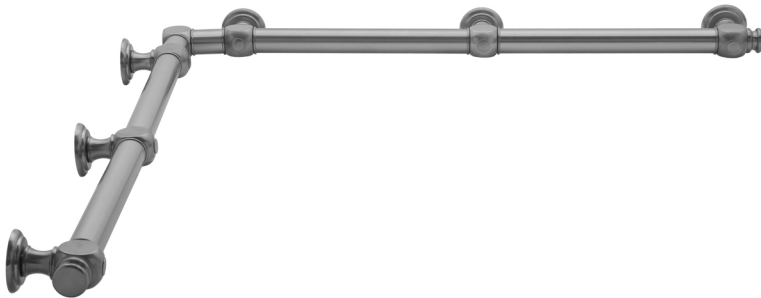

G60 48" x 48" Inside Corner Grab Bar

Model #: **G60-48-48-IC-**

FEATURES:

- ADA compliant when properly installed
- All brass construction, fully polished & plated
- All grab bars can be custom sized. Contact JACLO for pricing & availability
- Optional handshower sliders and toilet paper/wash cloth holders can be added only upon initial order
- Grab bars over 32" REQUIRE a middle post

AVAILABLE FINISHES:

Polished Chrome (PCH)	Satin Chrome (SC)	Bronze Umber (BU)
Satin Nickel (SN)	Pewter (PEW)	Caramel Bronze (CB)
Polished Nickel (PN)	Antique Brass (AB)	Antique Copper (ACU)
Oil-Rubbed Bronze (ORB)	Polished Brass (PB)	Polished Copper (PCU)
Vintage Bronze (VB)	Satin Brass (SB)	Matte Black (MBK)
Satin Gold (SG)	Polished Gold (PG)	Black Nickel (BKN)
Bombay Gold (BG)	Jewelers Gold (JG)	Europa Bronze (EB)
White (WH)	Sedona Beige (SDB)	Tristan Brass (TB)
Unlacquered Brass (ULB)	Satin Cooper (SCU)	