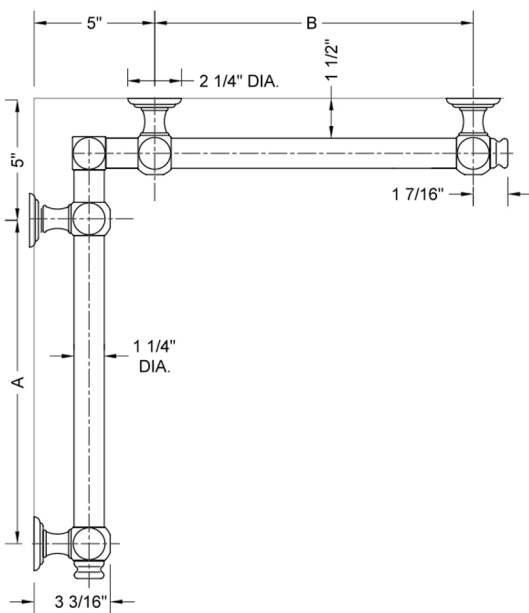

G60 48" x 48" Inside Corner Grab Bar

Model #: **G60-48-48-IC-**

FEATURES:

- ADA compliant when properly installed
- All brass construction, fully polished & plated
- All grab bars can be custom sized. Contact JACLO for pricing & availability
- Optional handshower sliders and toilet paper/wash cloth holders can be added only upon initial order
- Grab bars over 32" REQUIRE a middle post

SPECIFICATION DRAWING:

BRASS LUXURY GRAB BAR							
PART #	DESCRIPTION	A	B	PART #	DESCRIPTION	A	B
G60-12-12-IC	CENTER OF POST	12"	12"	G60-24-36-IC	CENTER OF POST	24"	36"
G60-12-16-IC	CENTER OF POST	12"	16"	G60-24-48-IC	CENTER OF POST	24"	48"
G60-12-24-IC	CENTER OF POST	12"	24"	G60-24-60-IC	CENTER OF POST	24"	60"
G60-12-32-IC	CENTER OF POST	12"	32"				
				G60-32-32-IC	CENTER OF POST	32"	32"
G60-12-36-IC	CENTER OF POST	12"	36"	G60-32-36-IC	CENTER OF POST	32"	36"
G60-12-48-IC	CENTER OF POST	12"	48"	G60-32-48-IC	CENTER OF POST	32"	48"
G60-12-60-IC	CENTER OF POST	12"	60"	G60-32-60-IC	CENTER OF POST	32"	60"
G60-16-16-IC	CENTER OF POST	16"	16"	G60-36-36-IC	CENTER OF POST	36"	36"
G60-16-24-IC	CENTER OF POST	16"	24"	G60-36-48-IC	CENTER OF POST	36"	48"
G60-16-32-IC	CENTER OF POST	16"	32"	G60-36-60-IC	CENTER OF POST	36"	60"
G60-16-36-IC	CENTER OF POST	16"	36"	G60-48-48-IC	CENTER OF POST	48"	48"
G60-16-48-IC	CENTER OF POST	16"	48"	G60-48-60-IC	CENTER OF POST	48"	60"
G60-16-60-IC	CENTER OF POST	16"	60"				
				G60-60-60-IC	CENTER OF POST	60"	60"
G60-24-24-IC	CENTER OF POST	24"	24"				
G60-24-32-IC	CENTER OF POST	24"	32"				