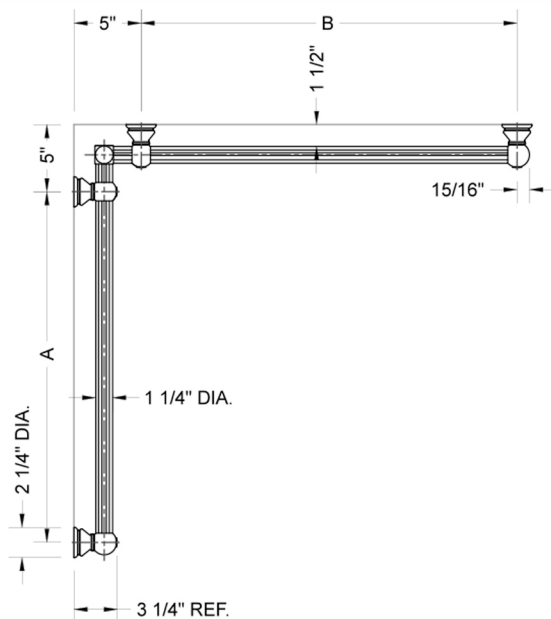

G33 48" x 60" Inside Corner Grab Bar

Model #: **G33-48-60-IC-**

FEATURES:

- ADA compliant when properly installed
- All brass construction, fully polished & plated
- All grab bars can be custom sized. Contact JACLO for pricing & availability
- Optional handshower sliders and toilet paper/wash cloth holders can be added only upon initial order
- Grab bars over 32" REQUIRE a middle post

SPECIFICATION DRAWING:

BRASS LUXURY GRAB BAR							
PART. #	DESCRIPTION	A	B	PART. #	DESCRIPTION	A	B
G33-12-12-IC	CENTER OF POST	12"	12"	G33-24-36-IC	CENTER OF POST	24"	36"
G33-12-16-IC	CENTER OF POST	12"	16"	G33-24-48-IC	CENTER OF POST	24"	48"
G33-12-24-IC	CENTER OF POST	12"	24"	G33-24-60-IC	CENTER OF POST	24"	60"
G33-12-32-IC	CENTER OF POST	12"	32"				
				G33-32-32-IC	CENTER OF POST	32"	32"
G33-12-36-IC	CENTER OF POST	12"	36"	G33-32-36-IC	CENTER OF POST	32"	36"
G33-12-48-IC	CENTER OF POST	12"	48"	G33-32-48-IC	CENTER OF POST	32"	48"
G33-12-60-IC	CENTER OF POST	12"	60"	G33-32-60-IC	CENTER OF POST	32"	60"
G33-16-16-IC	CENTER OF POST	16"	16"	G33-36-36-IC	CENTER OF POST	36"	36"
G33-16-24-IC	CENTER OF POST	16"	24"	G33-36-48-IC	CENTER OF POST	36"	48"
G33-16-32-IC	CENTER OF POST	16"	32"	G33-36-60-IC	CENTER OF POST	36"	60"
G33-16-36-IC	CENTER OF POST	16"	36"	G33-48-48-IC	CENTER OF POST	48"	48"
G33-16-48-IC	CENTER OF POST	16"	48"	G33-48-60-IC	CENTER OF POST	48"	60"
G33-16-60-IC	CENTER OF POST	16"	60"				
				G33-60-60-IC	CENTER OF POST	60"	60"
G33-24-24-IC	CENTER OF POST	24"	24"				
G33-24-32-IC	CENTER OF POST	24"	32"				