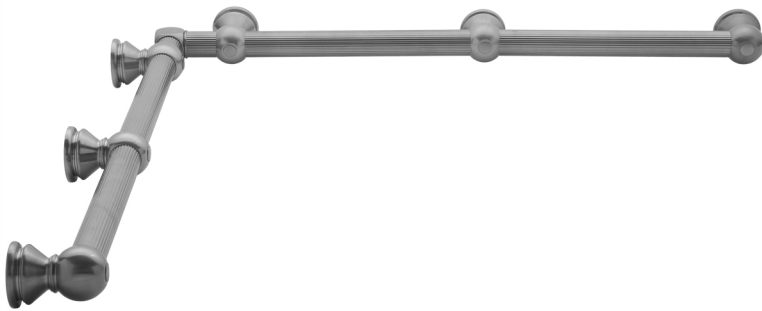

G33 48" x 60" Inside Corner Grab Bar

Model #: **G33-48-60-IC-**

FEATURES:

- ADA compliant when properly installed
- All brass construction, fully polished & plated
- All grab bars can be custom sized. Contact JACLO for pricing & availability
- Optional handshower sliders and toilet paper/wash cloth holders can be added only upon initial order
- Grab bars over 32" REQUIRE a middle post

AVAILABLE FINISHES:

Polished Chrome (PCH)	Satin Chrome (SC)	Bronze Umber (BU)
Satin Nickel (SN)	Pewter (PEW)	Caramel Bronze (CB)
Polished Nickel (PN)	Antique Brass (AB)	Antique Copper (ACU)
Oil-Rubbed Bronze (ORB)	Polished Brass (PB)	Polished Copper (PCU)
Vintage Bronze (VB)	Satin Brass (SB)	Matte Black (MBK)
Satin Gold (SG)	Polished Gold (PG)	Black Nickel (BKN)
Bombay Gold (BG)	Jewelers Gold (JG)	Europa Bronze (EB)
White (WH)	Sedona Beige (SDB)	Tristan Brass (TB)
Unlacquered Brass (ULB)	Satin Cooper (SCU)	