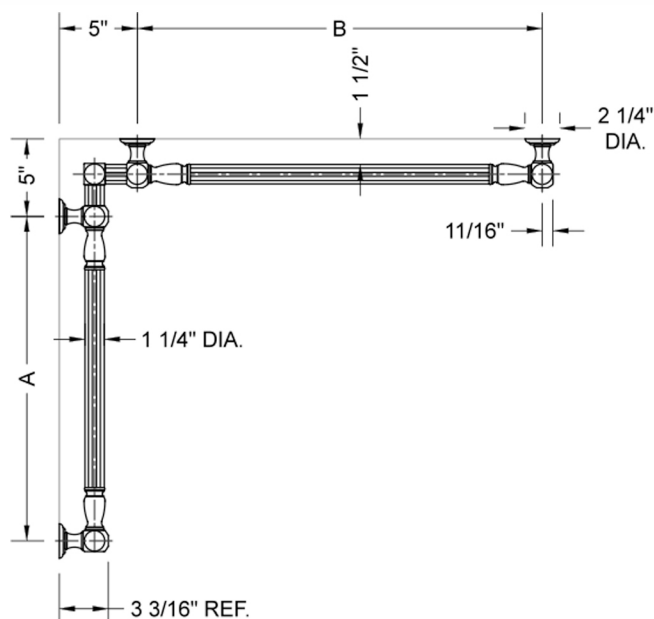

## G21 36" x 60" Inside Corner Grab Bar

Model #: **G21-36-60-IC-**

### FEATURES:

- ADA compliant when properly installed
- All brass construction, fully polished & plated
- All grab bars can be custom sized. Contact JACLO for pricing & availability
- Optional handshower sliders and toilet paper/wash cloth holders can be added only upon initial order
- Grab bars over 32" REQUIRE a middle post

### SPECIFICATION DRAWING:

BRASS LUXURY GRAB BAR							
PART. #	DESCRIPTION	A	B	PART. #	DESCRIPTION	A	B
G21-12-12-IC	CENTER OF POST	12"	12"	G21-24-36-IC	CENTER OF POST	24"	36"
G21-12-16-IC	CENTER OF POST	12"	16"	G21-24-48-IC	CENTER OF POST	24"	48"
G21-12-24-IC	CENTER OF POST	12"	24"	G21-24-60-IC	CENTER OF POST	24"	60"
G21-12-32-IC	CENTER OF POST	12"	32"				
				G21-32-32-IC	CENTER OF POST	32"	32"
G21-12-36-IC	CENTER OF POST	12"	36"	G21-32-36-IC	CENTER OF POST	32"	36"
G21-12-48-IC	CENTER OF POST	12"	48"	G21-32-48-IC	CENTER OF POST	32"	48"
G21-12-60-IC	CENTER OF POST	12"	60"	G21-32-60-IC	CENTER OF POST	32"	60"
G21-16-16-IC	CENTER OF POST	16"	16"	G21-36-36-IC	CENTER OF POST	36"	36"
G21-16-24-IC	CENTER OF POST	16"	24"	G21-36-48-IC	CENTER OF POST	36"	48"
G21-16-32-IC	CENTER OF POST	16"	32"	G21-36-60-IC	CENTER OF POST	36"	60"
G21-16-36-IC	CENTER OF POST	16"	36"	G21-48-48-IC	CENTER OF POST	48"	48"
G21-16-48-IC	CENTER OF POST	16"	48"	G21-48-60-IC	CENTER OF POST	48"	60"
G21-16-60-IC	CENTER OF POST	16"	60"				
				G21-60-60-IC	CENTER OF POST	60"	60"
G21-24-24-IC	CENTER OF POST	24"	24"				
G21-24-32-IC	CENTER OF POST	24"	32"				