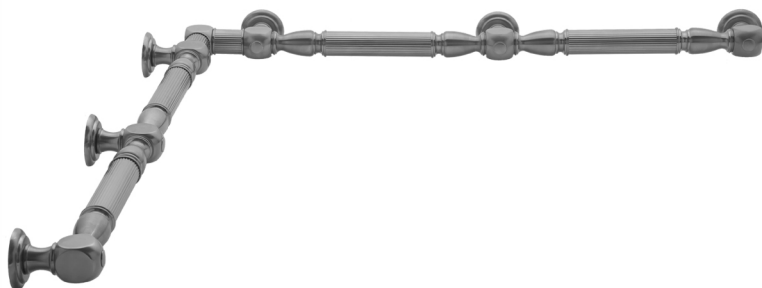

## G21 36" x 60" Inside Corner Grab Bar

Model #: **G21-36-60-IC-**

### FEATURES:

- ADA compliant when properly installed
- All brass construction, fully polished & plated
- All grab bars can be custom sized. Contact JACLO for pricing & availability
- Optional handshower sliders and toilet paper/wash cloth holders can be added only upon initial order
- Grab bars over 32" REQUIRE a middle post

### SPECIFICATION DRAWING:

BRASS LUXURY GRAB BAR							
PART. #	DESCRIPTION	A	B	PART. #	DESCRIPTION	A	B
G21-12-12-IC	CENTER OF POST	12"	12"	G21-24-36-IC	CENTER OF POST	24"	36"
G21-12-16-IC	CENTER OF POST	12"	16"	G21-24-48-IC	CENTER OF POST	24"	48"
G21-12-24-IC	CENTER OF POST	12"	24"	G21-24-60-IC	CENTER OF POST	24"	60"
G21-12-32-IC	CENTER OF POST	12"	32"				
				G21-32-32-IC	CENTER OF POST	32"	32"
G21-12-36-IC	CENTER OF POST	12"	36"	G21-32-36-IC	CENTER OF POST	32"	36"
G21-12-48-IC	CENTER OF POST	12"	48"	G21-32-48-IC	CENTER OF POST	32"	48"
G21-12-60-IC	CENTER OF POST	12"	60"	G21-32-60-IC	CENTER OF POST	32"	60"
G21-16-16-IC	CENTER OF POST	16"	16"	G21-36-36-IC	CENTER OF POST	36"	36"
G21-16-24-IC	CENTER OF POST	16"	24"	G21-36-48-IC	CENTER OF POST	36"	48"
G21-16-32-IC	CENTER OF POST	16"	32"	G21-36-60-IC	CENTER OF POST	36"	60"
G21-16-36-IC	CENTER OF POST	16"	36"	G21-48-48-IC	CENTER OF POST	48"	48"
G21-16-48-IC	CENTER OF POST	16"	48"	G21-48-60-IC	CENTER OF POST	48"	60"
G21-16-60-IC	CENTER OF POST	16"	60"				
				G21-60-60-IC	CENTER OF POST	60"	60"
G21-24-24-IC	CENTER OF POST	24"	24"				
G21-24-32-IC	CENTER OF POST	24"	32"				