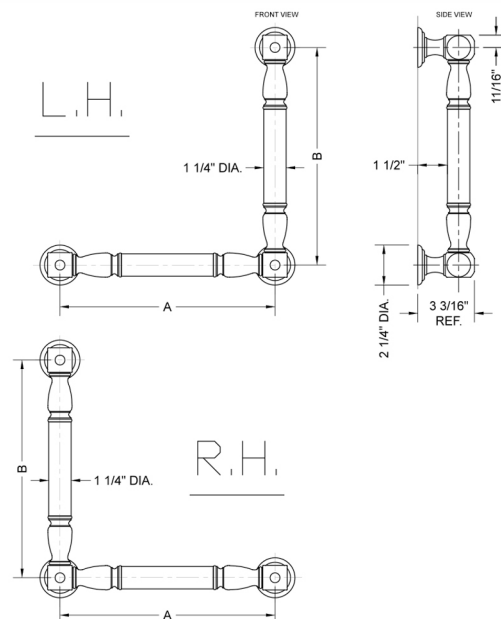

G20 32H x 16W 90° Left Hand Grab Bar

Model #: **G20-32H-16W-LH-**

FEATURES:

- ADA compliant when properly installed
- All brass construction, fully polished & plated
- All grab bars can be custom sized. Contact JACLO for pricing & availability
- Optional handshower sliders and toilet paper/wash cloth holders can be added only upon initial order
- Grab bars over 32" REQUIRE a middle post

SPECIFICATION DRAWING:

BRASS LUXURY GRAB BAR			
PART. #	DESCRIPTION	A H	B W
G20-12H-12W	CENTER TO CENTER	12"	12"
G20-12H-16W	CENTER TO CENTER	12"	16"
G20-12H-24W	CENTER TO CENTER	12"	24"
G20-12H-32W	CENTER TO CENTER	12"	32"
G20-16H-12W	CENTER TO CENTER	16"	12"
G20-16H-16W	CENTER TO CENTER	16"	16"
G20-16H-24W	CENTER TO CENTER	16"	24"
G20-16H-32W	CENTER TO CENTER	16"	32"
G20-24H-12W	CENTER TO CENTER	24"	12"
G20-24H-16W	CENTER TO CENTER	24"	16"
G20-24H-24W	CENTER TO CENTER	24"	24"
G20-24H-32W	CENTER TO CENTER	24"	32"
G20-32H-12W	CENTER TO CENTER	32"	12"
G20-32H-16W	CENTER TO CENTER	32"	16"
G20-32H-24W	CENTER TO CENTER	32"	24"
G20-32H-32W	CENTER TO CENTER	32"	32"