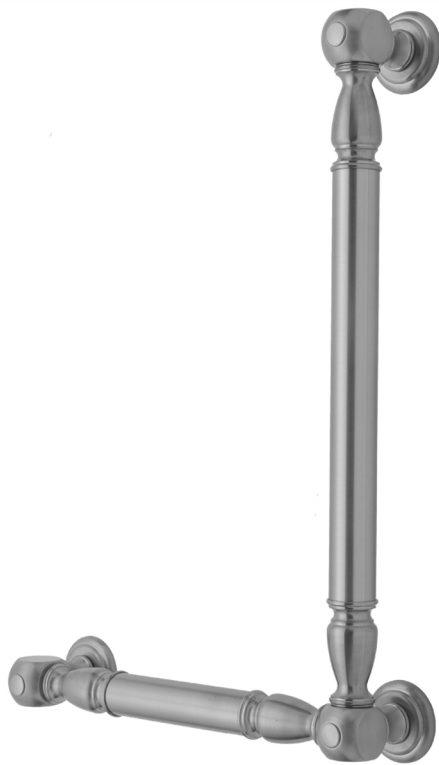

G20 32H x 16W 90° Left Hand Grab Bar

Model #: **G20-32H-16W-LH-**

FEATURES:

- ADA compliant when properly installed
- All brass construction, fully polished & plated
- All grab bars can be custom sized. Contact JACLO for pricing & availability
- Optional handshower sliders and toilet paper/wash cloth holders can be added only upon initial order
- Grab bars over 32" REQUIRE a middle post

AVAILABLE FINISHES:

Polished Chrome (PCH)	Satin Chrome (SC)	Bronze Umber (BU)
Satin Nickel (SN)	Pewter (PEW)	Caramel Bronze (CB)
Polished Nickel (PN)	Antique Brass (AB)	Antique Copper (ACU)
Oil-Rubbed Bronze (ORB)	Polished Brass (PB)	Polished Copper (PCU)
Vintage Bronze (VB)	Satin Brass (SB)	Matte Black (MBK)
Satin Gold (SG)	Polished Gold (PG)	Black Nickel (BKN)
Bombay Gold (BG)	Jewelers Gold (JG)	Europa Bronze (EB)
White (WH)	Sedona Beige (SDB)	Tristan Brass (TB)
Unlacquered Brass (ULB)	Satin Cooper (SCU)	

SPECIFICATION DRAWING:

BRASS LUXURY GRAB BAR			
PART. #	DESCRIPTION	A H	B W
G20-12H-12W	CENTER TO CENTER	12"	12"
G20-12H-16W	CENTER TO CENTER	12"	16"
G20-12H-24W	CENTER TO CENTER	12"	24"
G20-12H-32W	CENTER TO CENTER	12"	32"
G20-16H-12W	CENTER TO CENTER	16"	12"
G20-16H-16W	CENTER TO CENTER	16"	16"
G20-16H-24W	CENTER TO CENTER	16"	24"
G20-16H-32W	CENTER TO CENTER	16"	32"
G20-24H-12W	CENTER TO CENTER	24"	12"
G20-24H-16W	CENTER TO CENTER	24"	16"
G20-24H-24W	CENTER TO CENTER	24"	24"
G20-24H-32W	CENTER TO CENTER	24"	32"
G20-32H-12W	CENTER TO CENTER	32"	12"
G20-32H-16W	CENTER TO CENTER	32"	16"
G20-32H-24W	CENTER TO CENTER	32"	24"
G20-32H-32W	CENTER TO CENTER	32"	32"