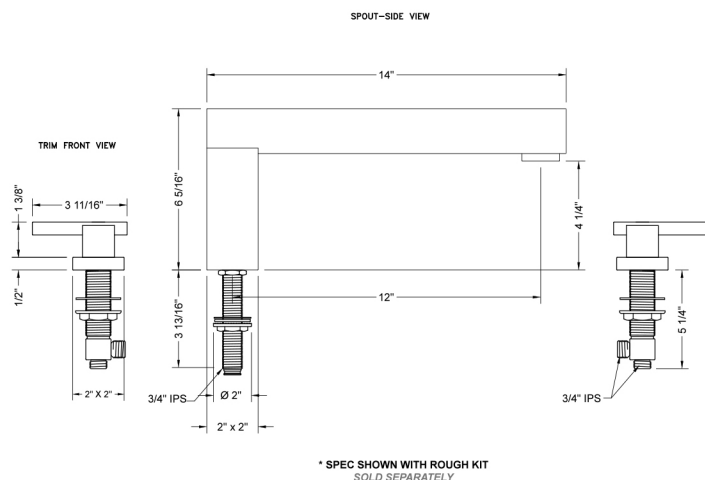

### FEATURES:

- All brass roman deck mount tub set trim
- Stationary spout
- Well suited for oversized tubs
- 12" spout reach
- Spout Hole Size: 1" - 1 1/2"
- Valve Hole Size: 1 1/4" - 1 3/8"
- ADA Compliant Levers
- Requires J-6914 rough in kit

### SPECIFICATION DRAWING: