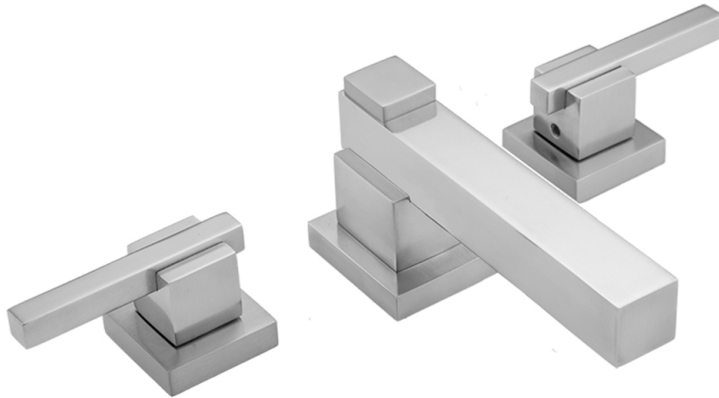

# CUBIX® Faucet with CUBIX® Lever Handles & Fully Polished & Plated Pop-Up Drain

**Model #: 3204-836-**

## FEATURES:

- All brass 8" - 12" widespread faucet includes fully polished & plated brass pop-up drain with overflow
- 1/4 turn ceramic valves
- Stationary Spout
- Available Flow Rates: 1.5, 1.2 & 0.5 GPM. Additional flow rate (aerator) options available. Contact JACLO.
- 5 1/2" spout reach
- Spout Hole Size Min-Max: 1 5/8" - 2"
- Valve Hole Size Min-Max: 1 1/8" - 1 5/8"
- ADA Compliant Levers