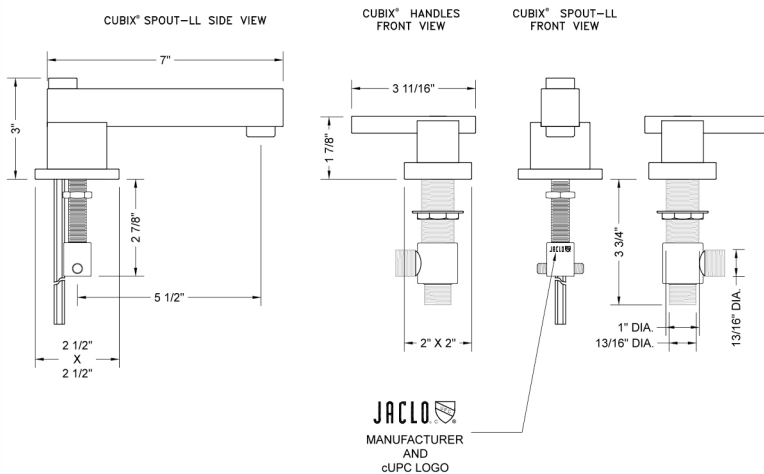

## FEATURES:

- All brass 8" - 12" widespread faucet includes fully polished & plated brass pop-up drain with overflow
- 1/4 turn ceramic valves
- Stationary Spout
- Available Flow Rates: 1.5, 1.2 & 0.5 GPM. Additional flow rate (aerator) options available. Contact JACLO.
- 5 1/2" spout reach
- Spout Hole Size Min-Max: 1 5/8" - 2"
- Valve Hole Size Min-Max: 1 1/8" - 1 5/8"
- ADA Compliant Levers

## SPECIFICATION DRAWING: