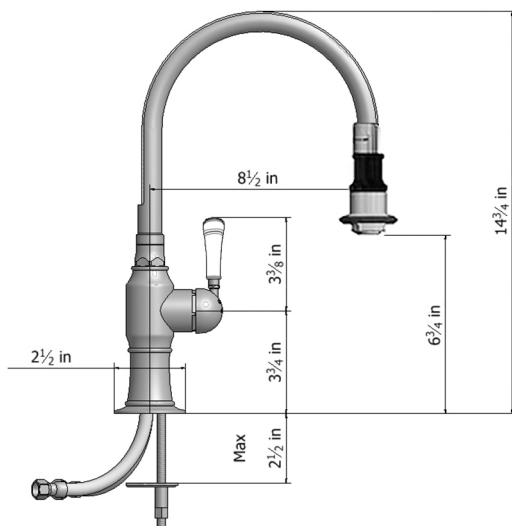

SPECIFICATION DRAWING: