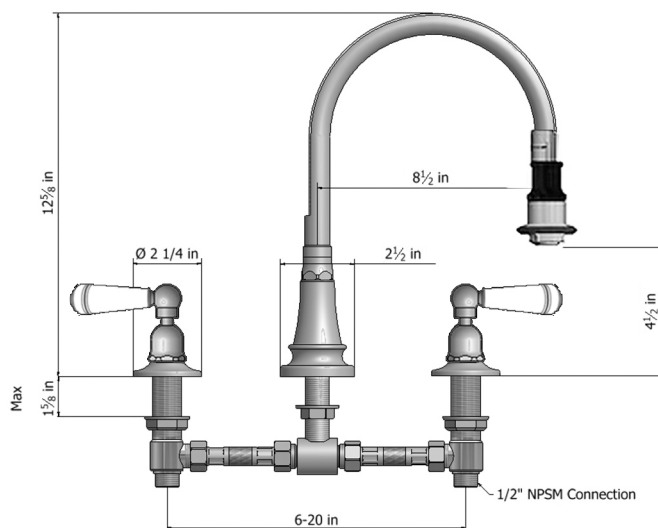

Pull-Off Spray with 8" Swivel Spout with White Ceramic Lever

Model #: 1232-W-

FEATURES:

- 8" Pull-off spray swivel spout
- Patented pull off spray design
- Push/pull spray head diverts from stream to spray
- Silicone nozzles for easy cleaning
- Plastic coated stainless steel hose for easy cleaning
- Built in air gap
- Lifetime quarter turn ceramic cartridge
- Requires standard 1 3/8" - 1 5/8" faucet hole drilling
- Widespread deck mount

AVAILABLE FINISHES:

Polished Stainless (PSS) Brushed Stainless (BSS)

SPECIFICATION DRAWING:

AVAILABLE HANDLES: