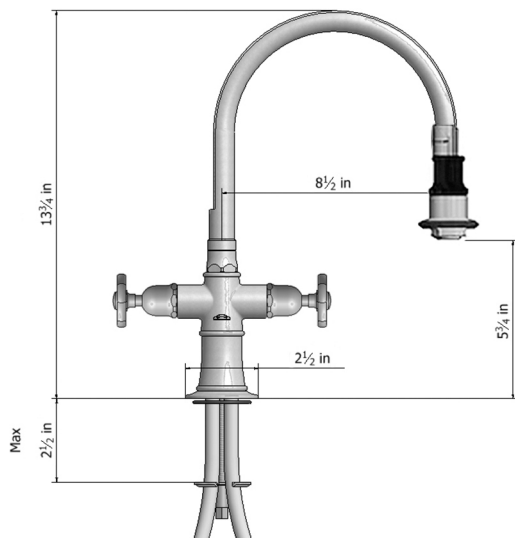

Single Hole Pull-Off Spray with 8" Swivel Spout with Metal Wheel

Model #: 1222-X-

FEATURES:

- 8" Pull-off spray swivel spout
- Patented pull off spray design
- Push/pull spray head diverts from stream to spray
- Silicone nozzles for easy cleaning
- Plastic coated stainless steel hose for easy cleaning
- Built in air gap
- Lifetime quarter turn ceramic cartridge
- Requires standard 1 3/8" - 1 5/8" faucet hole drilling
- Single hole design allows for multiple choices of placement on sink or counter

AVAILABLE FINISHES:

Polished Stainless (PSS) Brushed Stainless (BSS)

SPECIFICATION DRAWING:

AVAILABLE HANDLES: