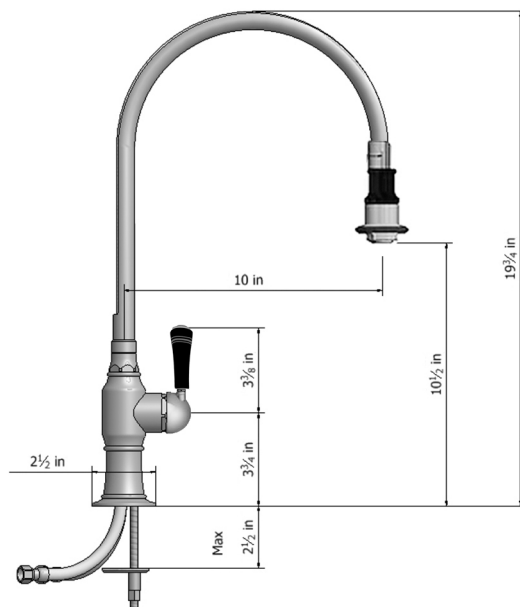

Pull-Off Spray Deck Mount Single Hole with 10" Swivel Spout with Right

Model #: 1072-BT-

JACLO[®]
Confidence from start to finish.™

FEATURES:

- 10" Pull-off spray swivel spout
- Single lever
- Single hole design allows for multiple choices of placement on sink or counter
- Patented pull off spray design
- Push/pull spray head diverts from stream to spray
- Silicone nozzles for easy cleaning
- Plastic coated stainless steel hose for easy cleaning
- Built in air gap
- Lifetime ceramic cartridge
- Requires standard 1 3/8" - 1 5/8" faucet hole drilling

AVAILABLE FINISHES:

Polished Stainless (PSS) Brushed Stainless (BSS)

SPECIFICATION DRAWING:

AVAILABLE HANDLES: