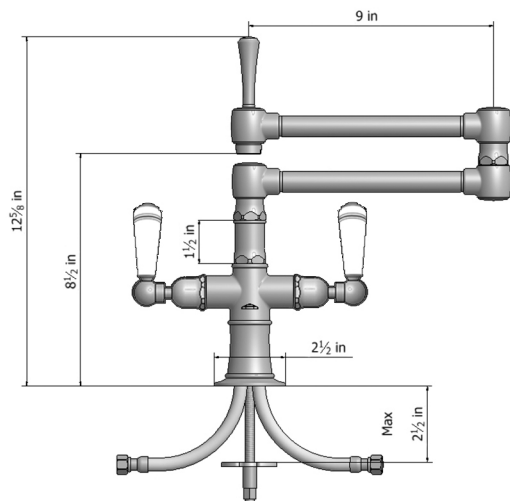

# Deck Mount 17 3/4" Articulated Dual Swivel Spout with White Ceramic Lever

**Model #: 1020-W-**

**JACLO**<sup>®</sup>  
Confidence from start to finish.™

## FEATURES:

- 17 3/4" Reach dual articulated swivel spout
- Perfect for large farm style sinks
- Handle on spout allows for easy movement
- Lifetime quarter turn ceramic cartridge
- Requires standard 1 3/8" - 1 5/8" faucet hole drilling
- Single hole design allows for multiple choices of placement on sink or counter

## SPECIFICATION DRAWING: