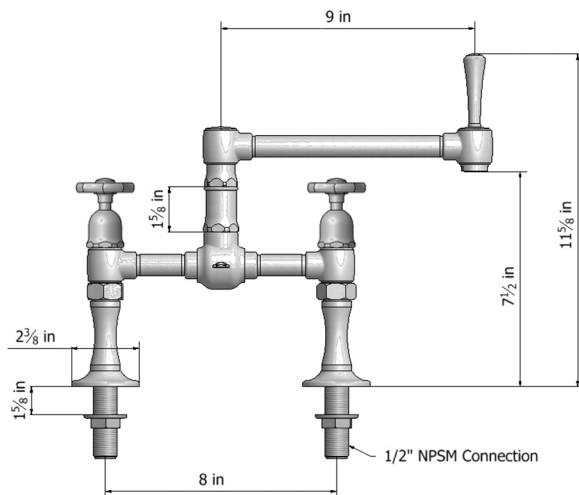

Deck Mount 8 7/8" Articulated Single Swivel Spout with Metal Wheel

Model #: 1019-X-

FEATURES:

- 8 7/8" Reach single articulated swivel spout
- Perfect for standard or prep sinks
- Handle on spout allows for easy movement
- Lifetime quarter turn ceramic cartridge
- Requires standard 1 3/8" - 1 5/8" faucet hole drilling

AVAILABLE FINISHES:

Polished Stainless (PSS) Brushed Stainless (BSS)

SPECIFICATION DRAWING:

AVAILABLE HANDLES: