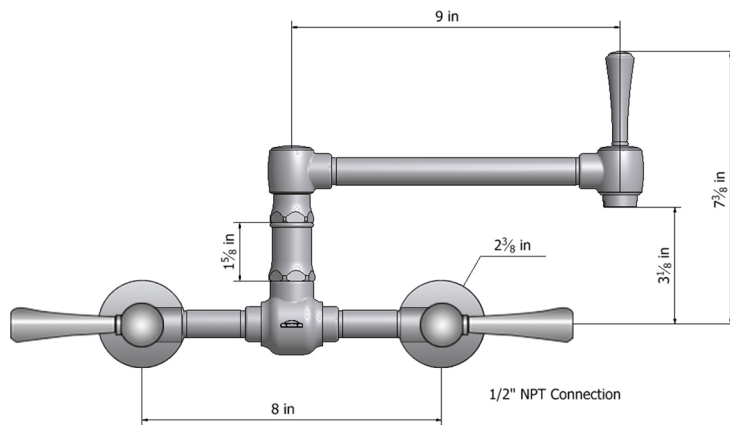

Wall Mount 8 7/8" Articulated Single Swivel Spout with Metal Lever

Model #: 1017-M-

FEATURES:

- 8 7/8" Reach single articulated swivel spout
- Perfect for standard or prep sinks
- Handle on spout allows for easy movement
- Lifetime quarter turn ceramic cartridge
- Old fashioned wall mount design for country style kitchens

AVAILABLE FINISHES:

Polished Stainless (PSS) Brushed Stainless (BSS)

SPECIFICATION DRAWING:

AVAILABLE HANDLES: