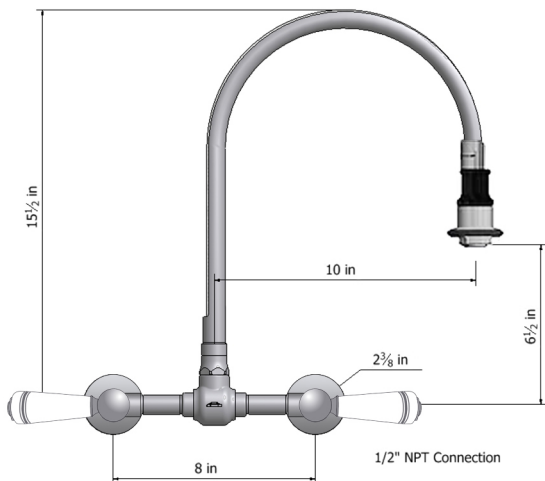

Wall Mount Pull-Off Spray with 10" Swivel Spout with White Ceramic Lever

Model #: 1012-W-

JACLO[®]
Confidence from start to finish.™

FEATURES:

- 10" Pull-off spray swivel spout
- Patented pull off spray design
- Push/pull spray head diverts from stream to spray
- Silicone nozzles for easy cleaning
- Plastic coated stainless steel hose for easy cleaning
- Built in air gap
- Lifetime quarter turn ceramic cartridge
- Old fashioned wall mount design for country style kitchens

AVAILABLE FINISHES:

Polished Stainless (PSS) Brushed Stainless (BSS)

SPECIFICATION DRAWING:

AVAILABLE HANDLES: