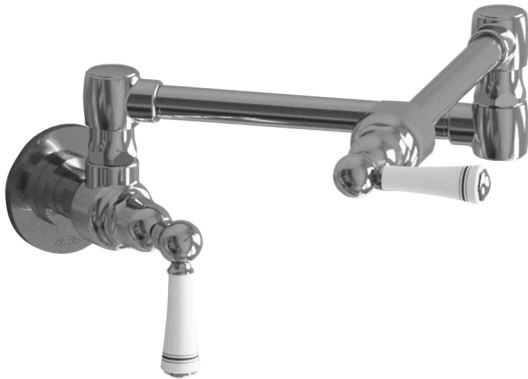

17 3/4" Wall Mount Pot Filler with White Ceramic Lever

Model #: 1003-W-

FEATURES:

- Luxury pot filler opens to 17 3/4" for larger ranges
- Folding dual valve wall mount pot filler
- Front handle is positive shut-off eliminating the need to reach over hot appliance to turn off water
- Smooth folding action for easy storage against the wall with one effortless motion
- Lifetime quarter turn ceramic cartridge

AVAILABLE FINISHES:

Polished Stainless (PSS) Brushed Stainless (BSS)

SPECIFICATION DRAWING:

AVAILABLE HANDLES: