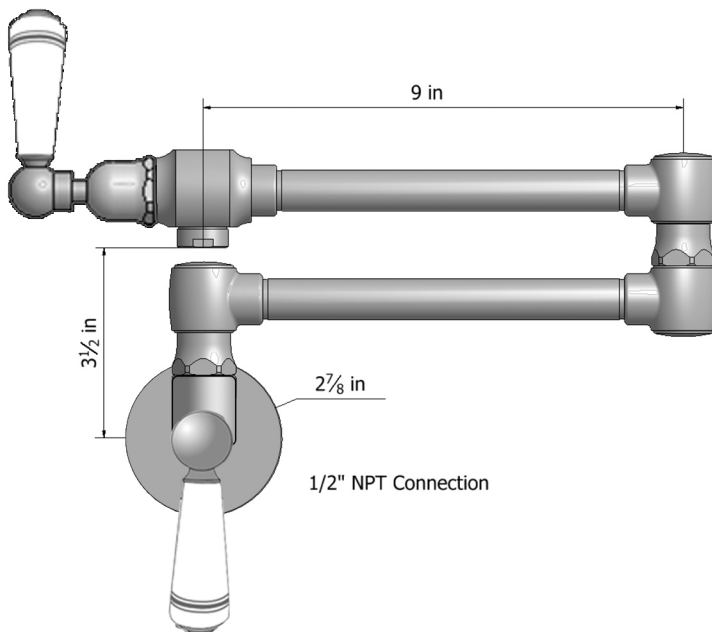

SPECIFICATION DRAWING: