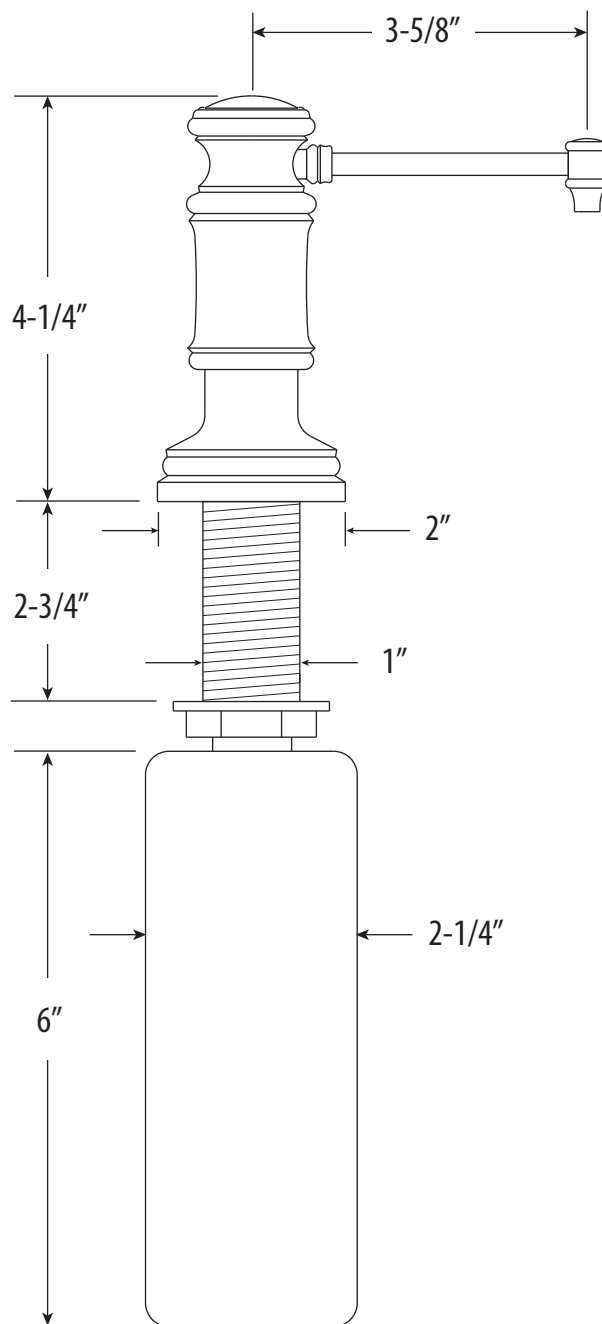

TRADITIONAL SOAP/LOTION DISPENSER - STRAIGHT SPOUT

4055

- MAX COUNTER THICKNESS 2-3/8"
- INSTALL HOLE SIZE ADAPTABLE UP TO 1-3/8"

DIMENSIONS MAY VARY AND ARE SUBJECT TO CHANGE. NO RESPONSIBILITY IS ASSUMED FOR USE OF SUPERCEDED OR VOIDED DATA