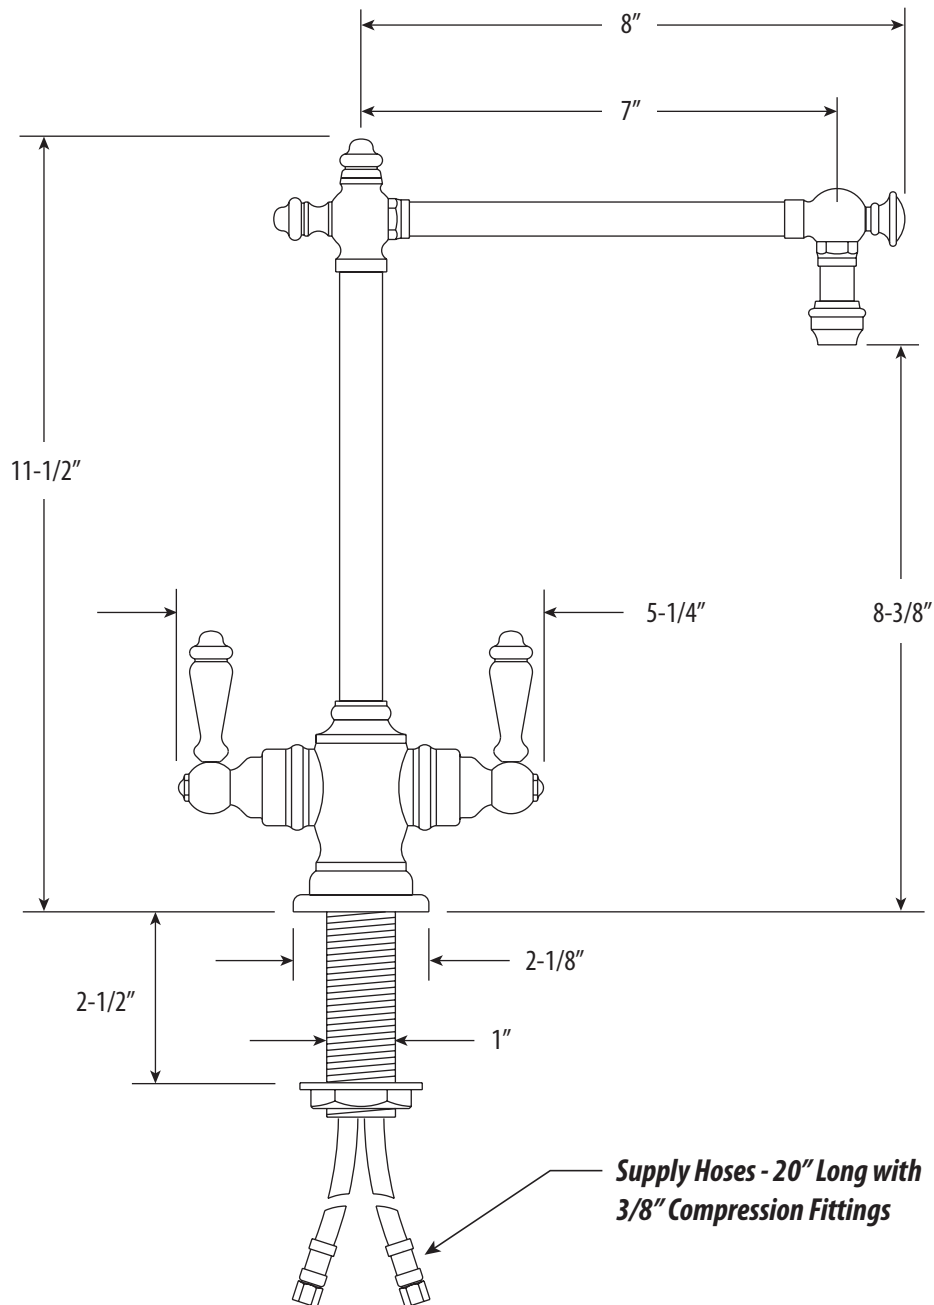

TOWSON BAR FAUCET / LEVER HANDLES

1800

- Max Counter Thickness 2-1/2"
- Install Hole Size Adaptable Up to 1-3/8"

 **ECO BRASS**
HIGH PERFORMANCE LEAD FREE BRASS

DIMENSIONS MAY VARY AND ARE SUBJECT TO CHANGE. NO RESPONSIBILITY IS ASSUMED FOR USE OF SUPERCEDED OR VOIDED DATA