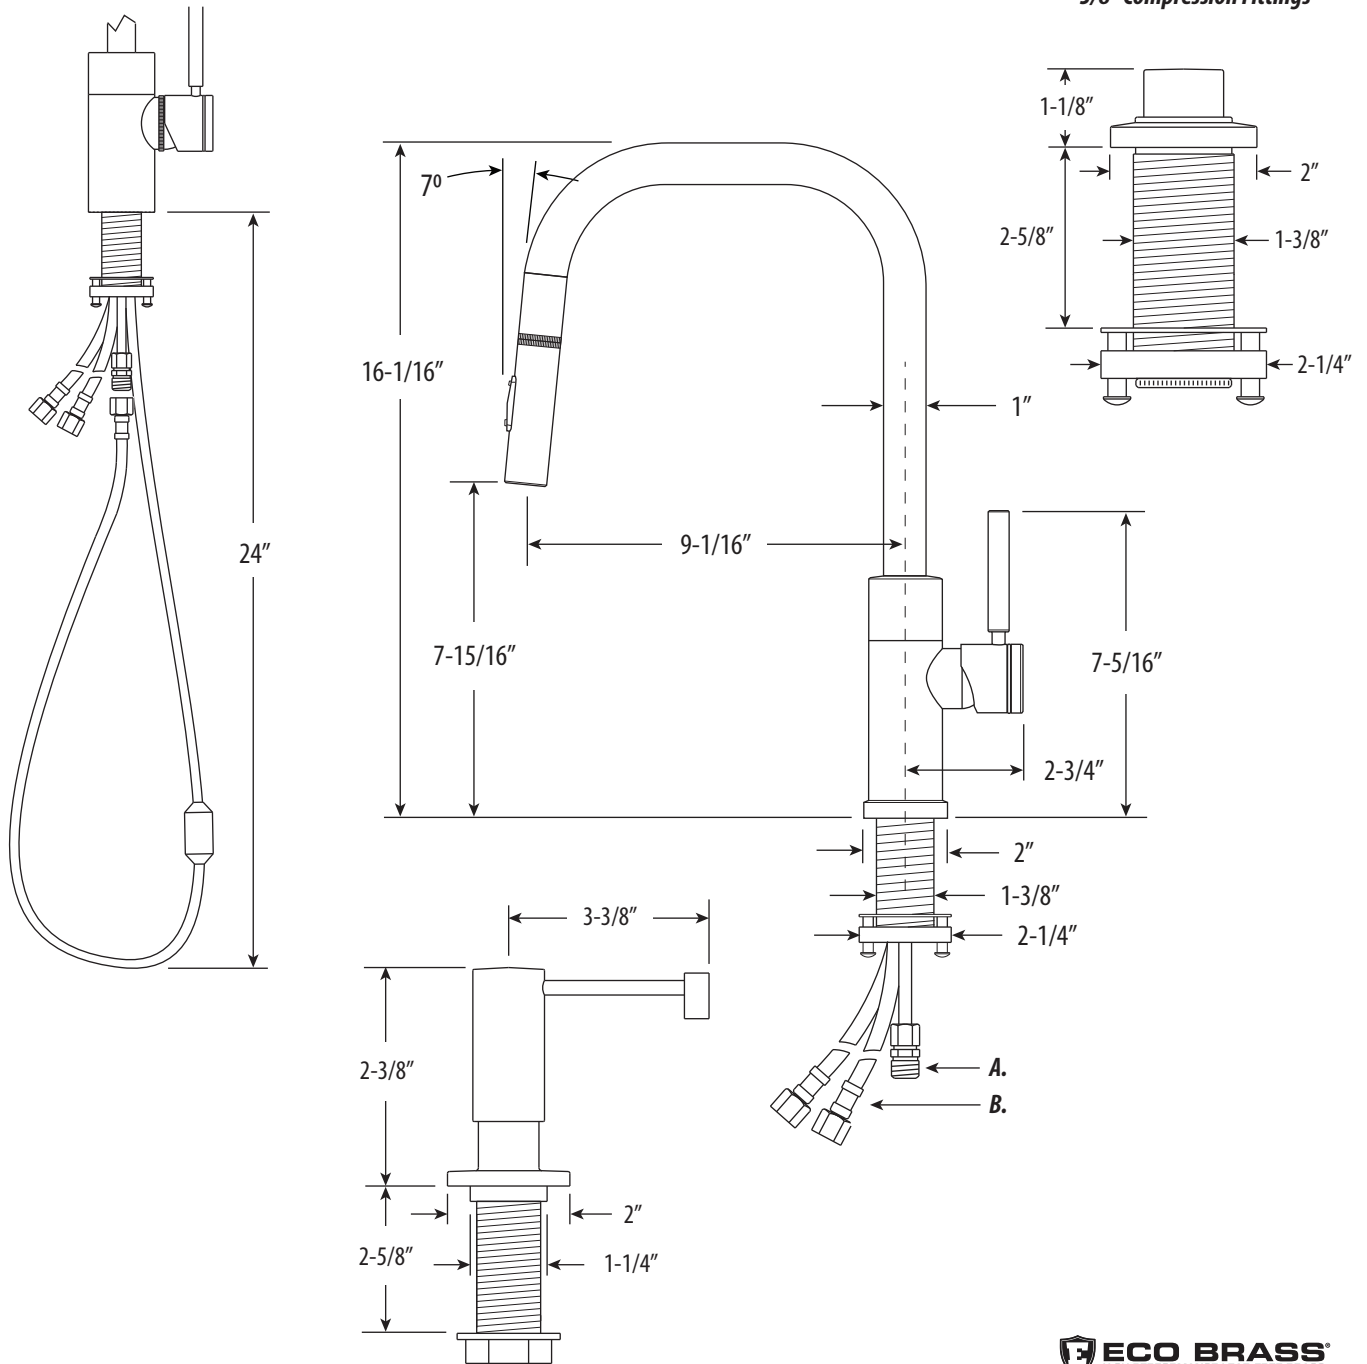

FULTON MODERN PLP PULLDOWN FAUCET / ANGELD SPOUT / 3PC. SUITE

10320-3

- Max Counter Thickness 2-3/8"
- Minimum Install Hole Size 1-1/2"

A. Spray Connection with 3/8" Compression Fitting

B. Supply Hoses - 20" Long with 3/8" Compression Fittings

ECO BRASS
HIGH PERFORMANCE LEAD FREE BRASS

DIMENSIONS MAY VARY AND ARE SUBJECT TO CHANGE. NO RESPONSIBILITY IS ASSUMED FOR USE OF SUPERCEDED OR VOIDED DATA