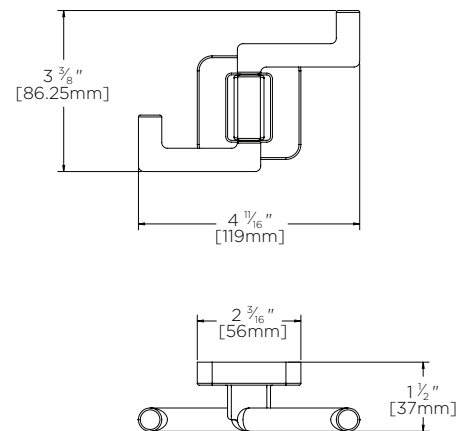

Kubos™ Double Robe Hook

FEATURES:

- Brass construction
- Corrosion resistant finishes
- Mounting hardware is included
- Coordinates with Kubos Collection

STOCK FINISHES:

PC BN

SPECIALTY FINISHES:

BBZ MB ORB PB PN

WARRANTY:

Visit www.speakman.com for full product warranty information

- Limited Lifetime Warranty (consumer)
- 1 Year Limited Warranty (commercial)

All dimensions are in inches (millimeters) unless otherwise specified and are subject to change without notice.

Architect/Engineer Approval Space:

P: 800-537-2107
F: 800-977-2747
W: WWW.SPEAKMAN.COM
R: 02-NOVEMBER 2019