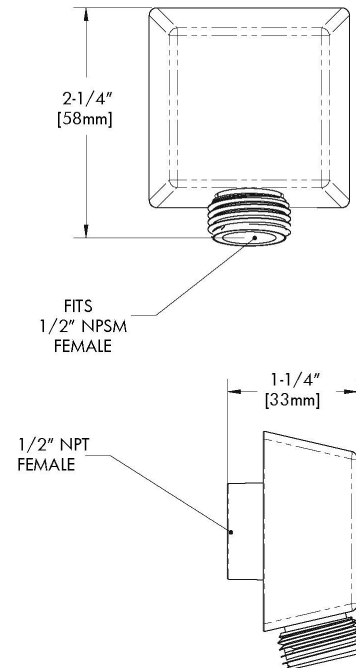

Rainier™ Shower Elbow

MODELS:

- VS-154

FEATURES:

- 1/2 in. NPT female inlet
- Outlet fits 1/2 in. NPSM female hose
- 1/2 in. NPT female inlet
- Brass construction

STOCK FINISHES:

PC BN MB

WARRANTY:

Visit www.speakman.com for full product warranty information

- 1 Year Limited Warranty (commercial)

All dimensions are in inches (millimeters) unless otherwise specified and are subject to change without notice.