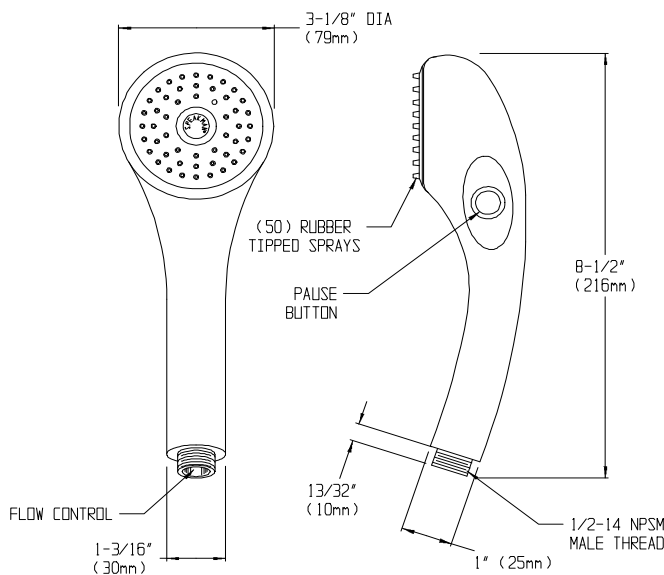

SPEAKMAN® VS-100-PC

Versatile™ Handheld Shower

MODEL:

- VS-100-PC

FEATURES:

- Handheld shower with thumb operated pause/trickle option.
- 2.5 gpm (9.46 L/min) maximum
- Non-positive shut-off
- 50 individual spray outlets
- 1/2 in. NPSM inlet thread

FINISH:

PC

OPTIONS:

- 2.0 gpm (7.6 L/min) flow rate -E2
- 1.75 gpm (6.6 L/min) flow rate -E175

COMPLIANCE:

- ASME A112.18.1/CSA B125.1 compliant
- WaterSense certified models (E2)

WARRANTY:

- 5 year limited

DIMENSIONS:

 NOTE: 1. All dimensions are in inches (millimeters) unless otherwise specified and are subject to change without notice.

Architect/Engineer Approval Space:

SPEAKMAN
400 ANCHOR MILL ROAD
NEW CASTLE, DE 19720