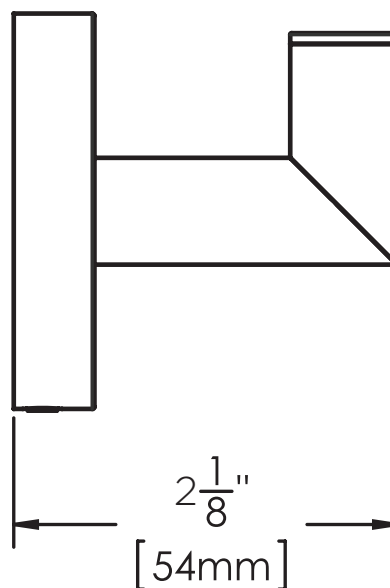

SPEAKMAN® SA-2006

Neo™ Robe Hook

FEATURES:

- Brass construction
- Modern design
- Mounting hardware included

FINISH:

PC BN

WARRANTY:

- 1 year limited

DIMENSIONS:

NOTE: 1. All dimensions are in inches (millimeters) unless otherwise specified and are subject to change without notice.

Architect/Engineer Approval Space:

SPEAKMAN
400 ANCHOR MILL ROAD
NEW CASTLE, DE 19720