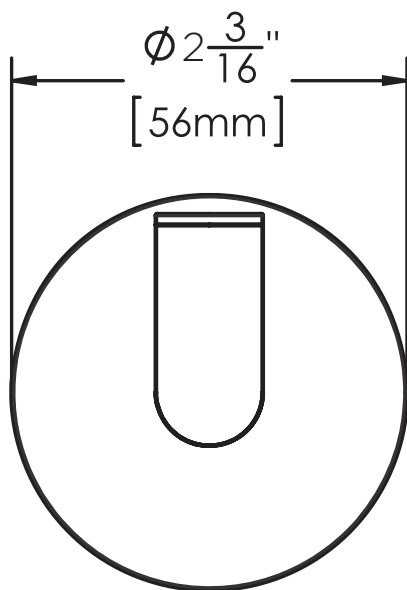

DIMENSIONS:

NOTE: 1. All dimensions are in inches (millimeters) unless otherwise specified and are subject to change without notice.

Architect/Engineer Approval Space:

SPEAKMAN
400 ANCHOR MILL ROAD
NEW CASTLE, DE 19720