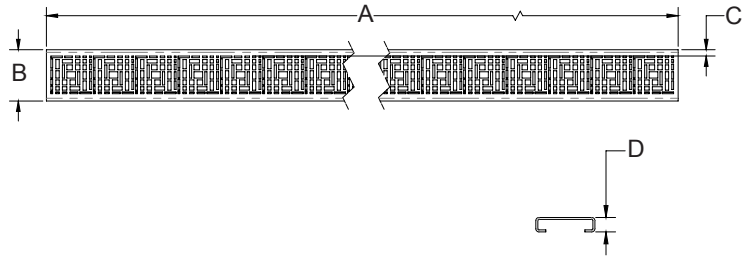

DESCRIPTION

The Linear Drain covers are made of 304 stainless steel and can be used with Showerline and ProLine linear drains. They shall have the ability to be cut on site to fit the exact finished opening and have height adjustability with the use of spacers. PVD coating shall be used for Brushed Gold, Polished Gold, Polished Black, Oil Rubbed Bronze, and Polished Rose Gold covers, whereas Powder Coating shall be used for Matte Black covers.

NOTES

QuickDrain recommends that the cover extends the full width of the shower from vertical-to-vertical surface (wall to wall or wall to curb).

Do Not grout or caulk the cover in place (cover must remain removable for maintenance).

Reference Care and Maintenance Steps in Install Guide

Cover comes in lengths 18"-56" in both Brushed and Polished Stainless Steel. Only available in 18"-56" for Specialty Finish Options.

APPROVALS AND LISTINGS

Before installing QuickDrain USA system, check with your local building department/plumbing inspector to ensure compliance with the local building codes. QuickDrain USA LLC is not responsible for any conflicts with local building codes. QuickDrain USA LLC is not responsible for improper installation of any part of the assembly or the waterproofing membrane. Dimensions are subject to manufacturer's tolerance and can change without notice.

DIMENSIONS

[A]:	Length	18", 32", 40", 48", 56"	[C]:	Border	1/5"
[B]:	Width	1-1/2"	[D]:	Height	3/8"

DECO LINEAR DRAIN COVERS					
✓	Length	Finish	Item No	Compatible ShowerLine Drain Body	Compatible ProLine Drain Body
	18"	BRUSHED STAINLESS STEEL	DECO18	-	PLD18S1
	18"	POLISHED STAINLESS STEEL	DECO18-P	-	PLD18S1
	18"	BRUSHED GOLD	DECO18-BG	-	PLD18S1
	18"	POLISHED GOLD	DECO18-PG	-	PLD18S1
	18"	MATTE BLACK	DECO18-MB	-	PLD18S1
	18"	POLISHED BLACK	DECO18-BS	-	PLD18S1
	18"	OIL RUBBED BRONZE	DECO18-ORB	-	PLD18S1
	18"	POLISHED ROSE GOLD	DECO18-PRG	-	PLD18S1

Continued on next page

Access BIM/Revit content through www.quickdrainusa.com