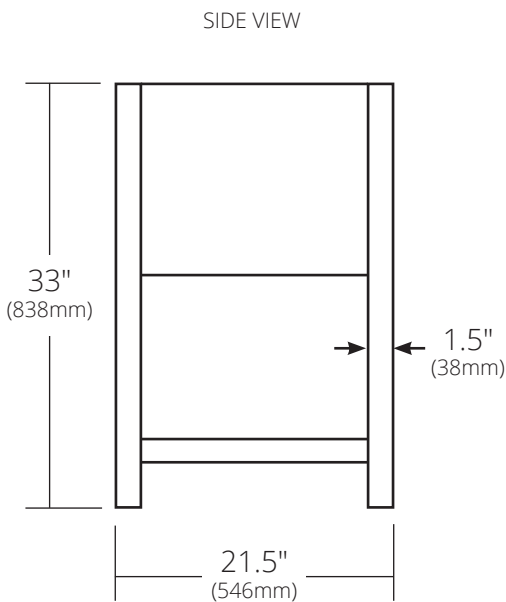

SPECIFICATIONS

SOLACE 30" VANITY

Solace Collection

- VNO301-A Sunrise Oak with Ash shelf
- VNO308-A Midnight Oak with Ash shelf
- VNO301-P Sunrise Oak with Pearl shelf
- VNO308-P Midnight Oak with Pearl shelf

PRODUCT DETAILS

- 30"w x 21.5"d x 33"h (763mm x 546mm x 838mm)
- FSC certified solid oak
- Low-VOC water-resistant finish
- Integrated NativeStone® Ash or Pearl lower shelf
- Vanity Top sold separately
- Full-extension drawer with soft close slides and U-channel for P-Trap. Inside drawer dimension 15.24"w x 22.21"d x 7.08"h (387mm x 564mm x 180mm)

INSTALLATION

- Freestanding vanity base

COORDINATING PRODUCTS

- Solace Mirror
- 30" NativeStone® Vanity Top or 30" Palomar Vanity Top with Integral Sink

IMPORTANT

Do NOT use tape or other adhesives on NativeStone® as it may remove the sealer.

Due to the handcrafted nature of this product, it will vary in finish, texture, and other details. Dimensions may vary up to 1/4" (6mm).