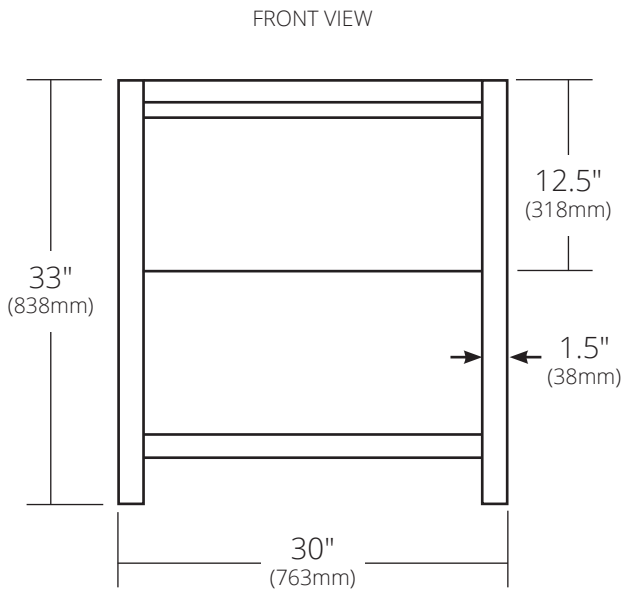

SPECIFICATIONS

SOLACE 30" VANITY

Solace Collection

- VNO301-A Sunrise Oak with Ash shelf
- VNO308-A Midnight Oak with Ash shelf
- VNO301-P Sunrise Oak with Pearl shelf
- VNO308-P Midnight Oak with Pearl shelf

PRODUCT DETAILS

- 30"w x 21.5"d x 33"h (763mm x 546mm x 838mm)
- FSC certified solid oak
- Low-VOC water-resistant finish
- Integrated NativeStone® Ash or Pearl lower shelf
- Vanity Top sold separately
- Full-extension drawer with soft close slides and U-channel for P-Trap. Inside drawer dimension 15.24"w x 22.21"d x 7.08"h (387mm x 564mm x 180mm)

INSTALLATION

- Freestanding vanity base

COORDINATING PRODUCTS

- Solace Mirror
- 30" NativeStone® Vanity Top or 30" Palomar Vanity Top with Integral Sink

IMPORTANT

Do NOT use tape or other adhesives on NativeStone® as it may remove the sealer.

Due to the handcrafted nature of this product, it will vary in finish, texture, and other details. Dimensions may vary up to 1/4" (6mm).