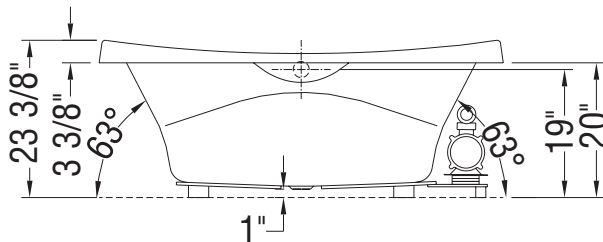

WHIRLPOOL SYSTEM

AIR SYSTEM

Note: Air / whirlpool backjets on same side as blower / pump

- (▲): Indicates whirlpool jets positioning
- (△): Indicates suction positioning
- (•): Indicates airjets positioning
- (♫): Indicates chromatherapy light positioning
- (A): Specify blower and/or pump location when ordering
- (B): Indicates standard grab bar positioning

Bathtub base includes anti-vibration Neutra-Phone leg supports (not shown).

All dimensions are approximate. Structure measurements must be verified against the unit to ensure proper fit.