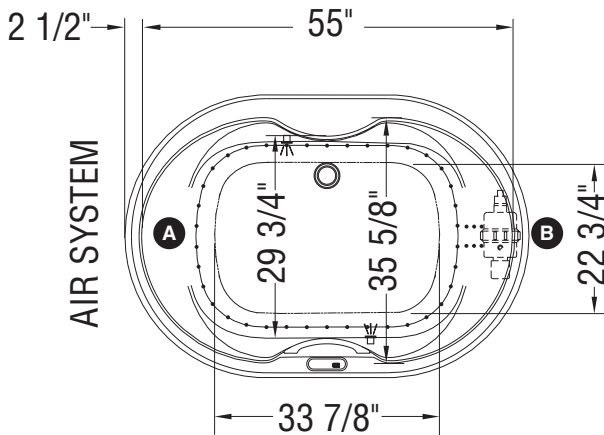

WHIRLPOOL SYSTEM

AIR SYSTEM

Note: Air / whirlpool backjets on same side as blower / pump

- (▲): Indicates whirlpool jets positioning
- (△): Indicates suction positioning
- (•): Indicates airjets positioning
- (♫): Indicates chromatherapy light positioning
- (A): Specify blower and/or pump location when ordering
- (B): Indicates standard grab bar positioning

Bathtub base includes anti-vibration Neutra-Phone leg supports (not shown).

All dimensions are approximate. Structure measurements must be verified against the unit to ensure proper fit.