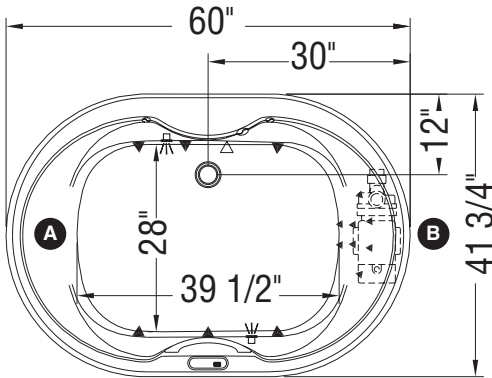

WHIRLPOOL SYSTEM

AIR SYSTEM

Note: Air / whirlpool backjets on same side as blower / pump

- (▲): Indicates whirlpool jets positioning
- (△): Indicates suction positioning
- (•): Indicates airjets positioning
- (♫): Indicates chromatherapy light positioning
- (A): Specify blower and/or pump location when ordering
- (B): Indicates standard grab bar positioning

Bathtub base includes anti-vibration Neutra-Phone leg supports (not shown).

All dimensions are approximate. Structure measurements must be verified against the unit to ensure proper fit.