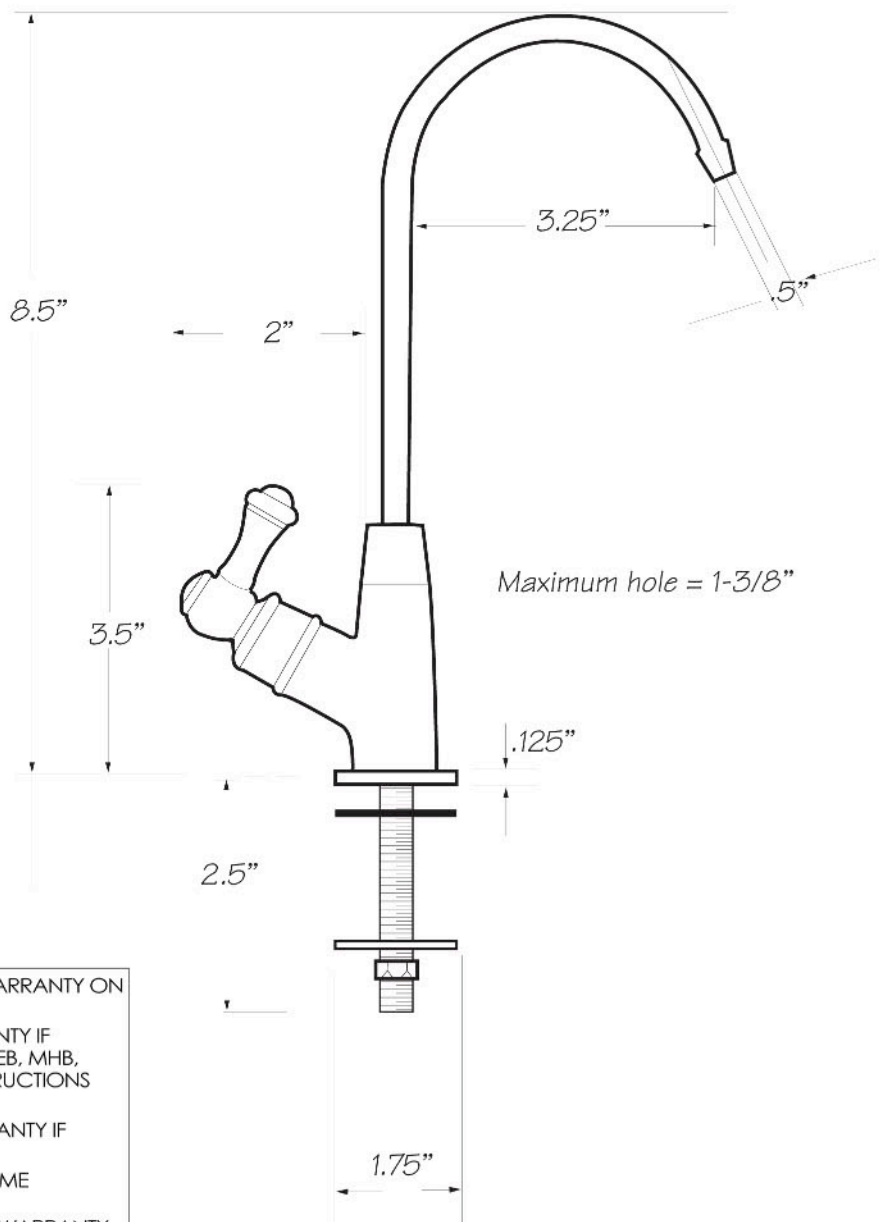

INSTALLATION DIMENSIONS

This model offers you the following features & benefits:

- All brass body
- Cold water only
- Ceramic cartridge
- Traditional styling
- Available in 6 finishes
  - ☐ CPB - Polished Chrome
  - ☐ PN - Polished Nickel
  - ☐ BRN - Brushed Nickel
  - ☐ ACP - Antique Copper
  - ☐ ORB - Oil Rubbed Bronze
  - ☐ VB - Venetian Bronze*
- To be used with a filtration system

Complies with NSF Standards

Specifications subject to change without notice.

Warranty

- *ALL MOUNTAIN PRODUCTS CARRY A 1 YEAR WARRANTY ON ALL WORKING PARTS.(except disposers)
- *MOST SPECIAL FINISHES HAVE A 1 YEAR WARRANTY IF INSTRUCTIONS ARE FOLLOWED PROPERLY. ORB, EB, MHB, WCP, AND TB HAVE A 90 DAY WARRANTY IF INSTRUCTIONS ARE FOLLOWED PROPERLY.
- *ALL PVD FINISHES COME WITH A LIFETIME WARRANTY IF INSTRUCTIONS ARE FOLLOWED PROPERLY
- *ALL XENYO COLORED PRODUCTS HAVE A LIFETIME WARRANTY
- *USE OF PLUMBERS PUTTY ON PRODUCTS VOIDS WARRANTY