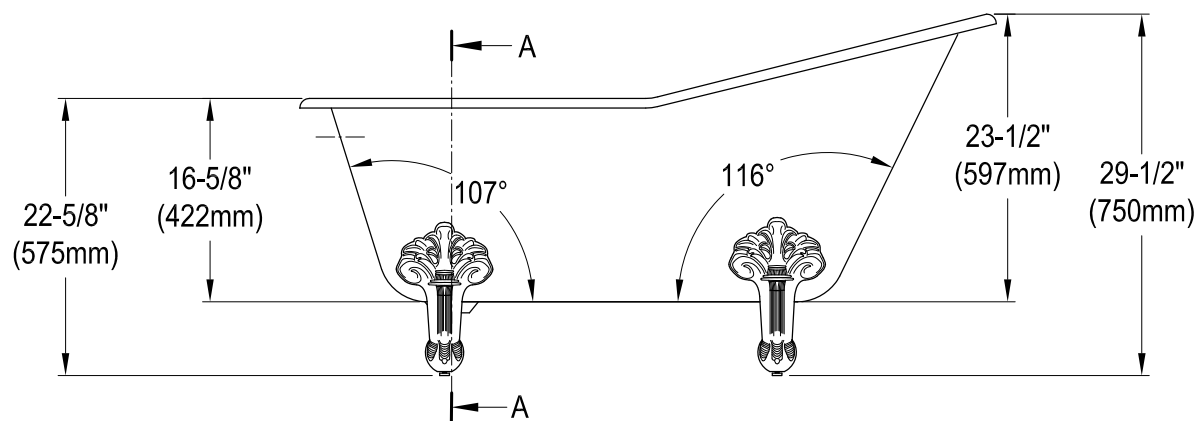

VCT7D5731B0,1,2,5,6,8,W

57" Cast Iron Clawfoot Tub With 7" Faucet Drillings

M10 x 20 (4 pcs)

Section A-A