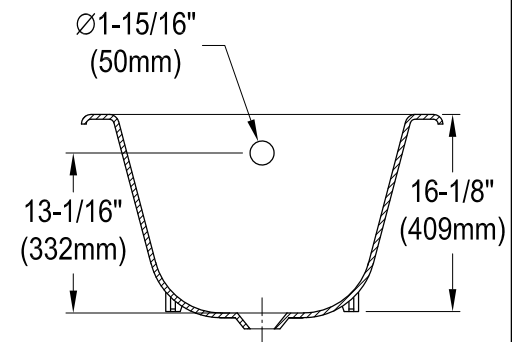

VCT7D5731B0,1,2,5,6,8,W

57" Cast Iron Clawfoot Tub With 7" Faucet Drillings

M10 x 20 (4 pcs)

Section A-A