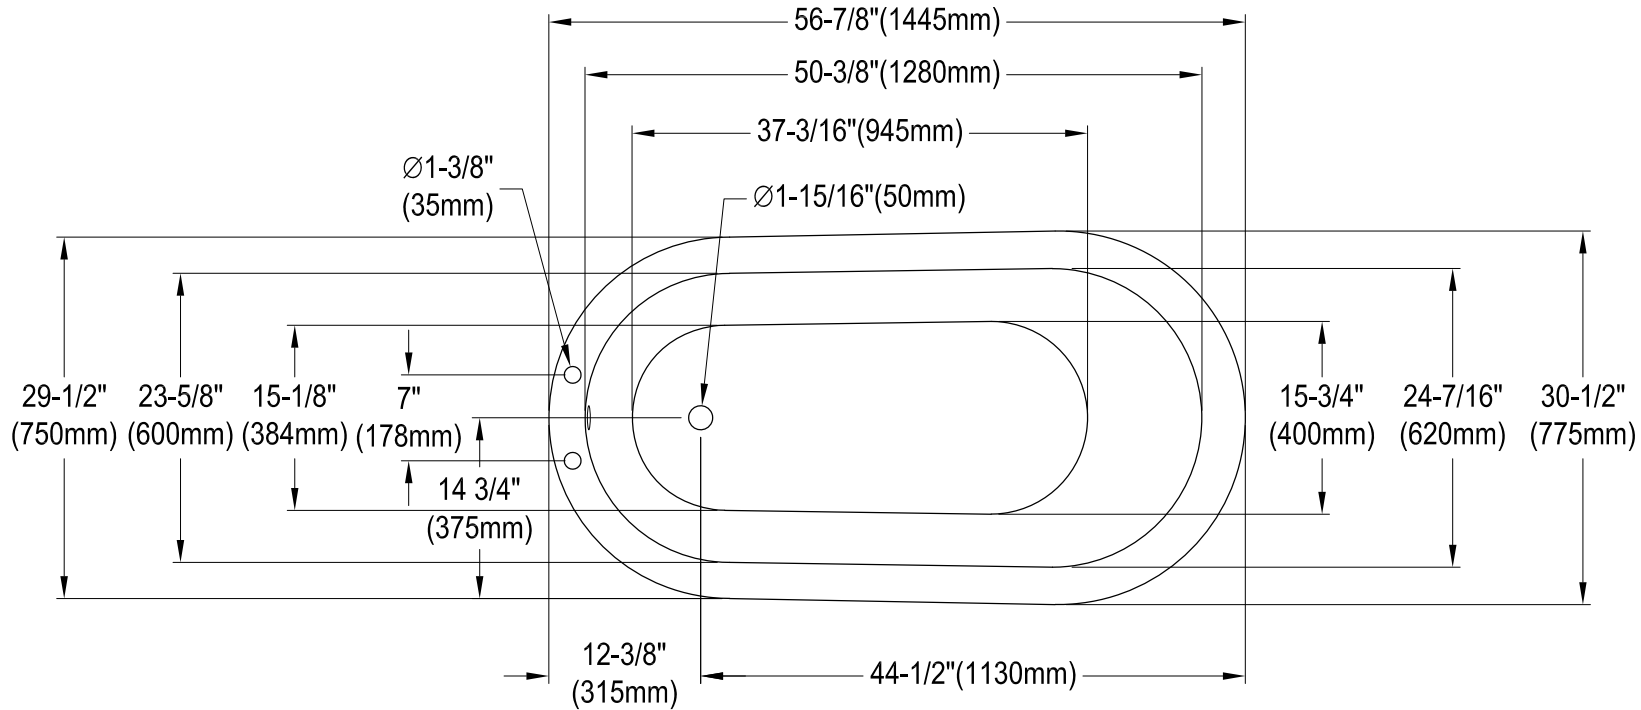

VCT7D5731B0,1,2,5,6,8,W

57" Cast Iron Clawfoot Tub With 7" Faucet Drillings

M10 x 20 (4 pcs)

Section A-A