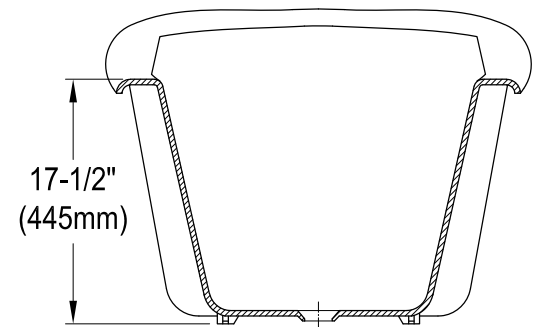

NHVCTND653129B0,1,2,5,8,W

61.5" Cast Iron Clawfoot Tub

Section A-A