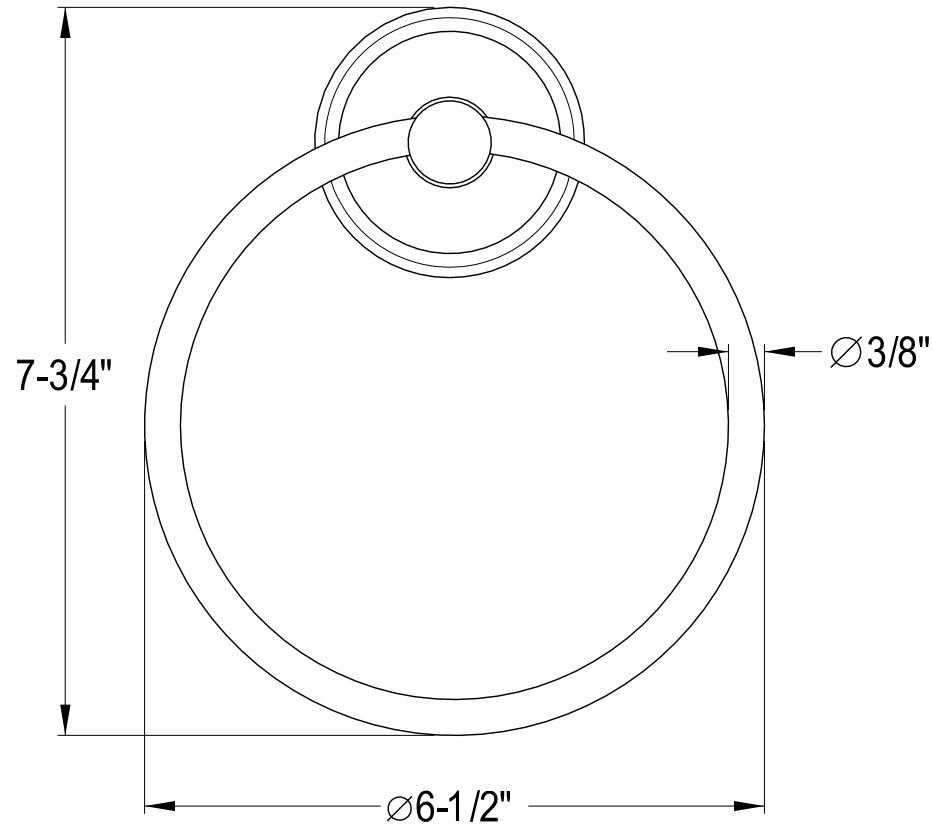

BA3961 C,PB,ORB,SN,PN,AB

24" Towel Bar

BA3964C,PB,ORB,SN,PN,AB

Towel Ring

BA3967C,PB,ORB,SN,PN,AB

Robe Hook

BA3968C,PB,ORB,SN,PN,AB

Toilet Paper Holder