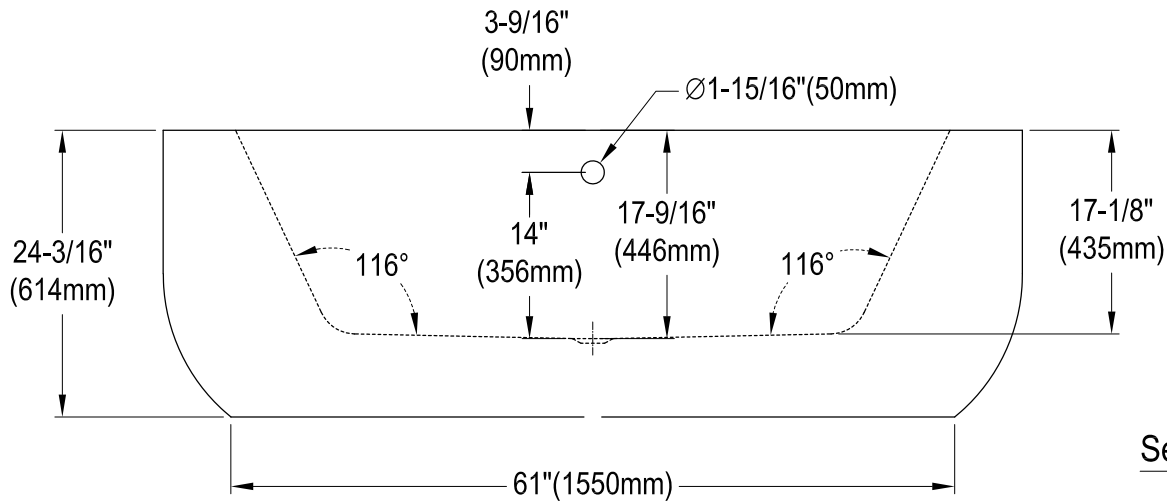

VTOV733623JN

73" x 36" x 23" Oval Freestanding Acrylic Tub With Drain White

Section A-A