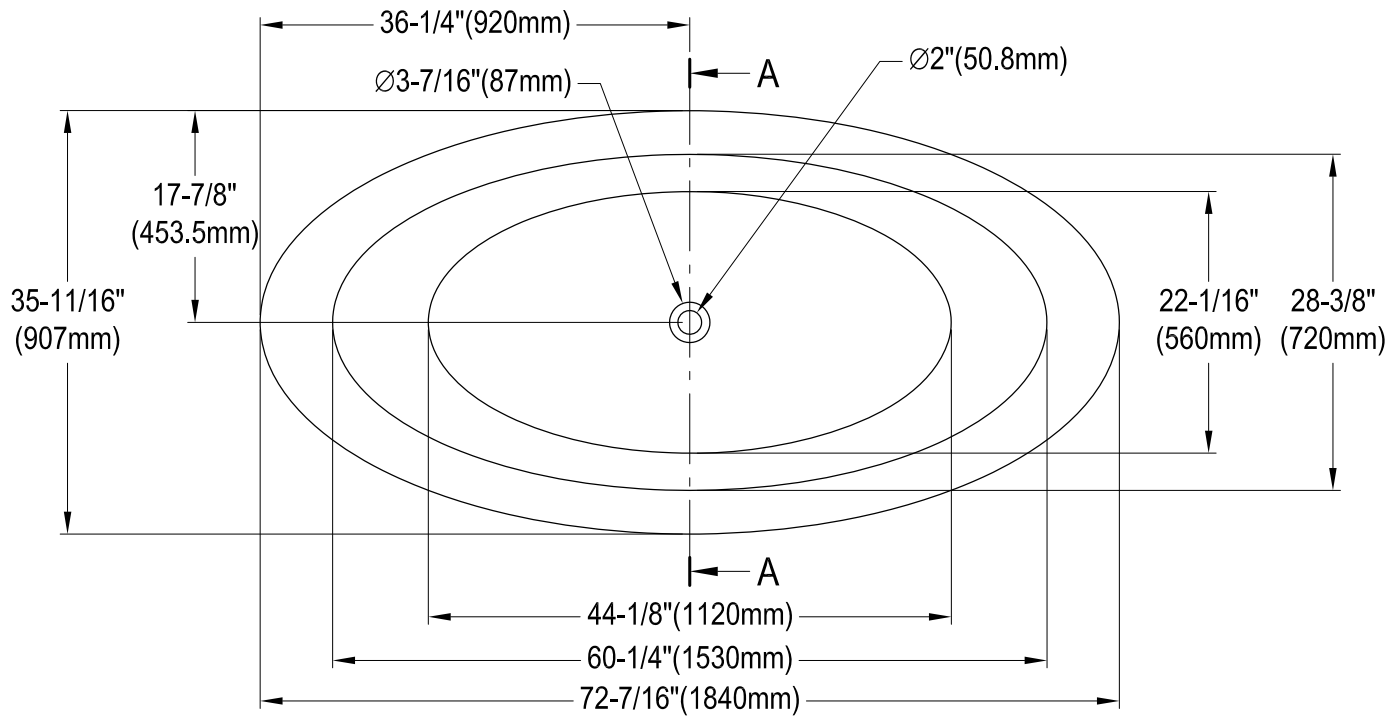

VTOV733623JN

73" x 36" x 23" Oval Freestanding Acrylic Tub With Drain White

Section A-A