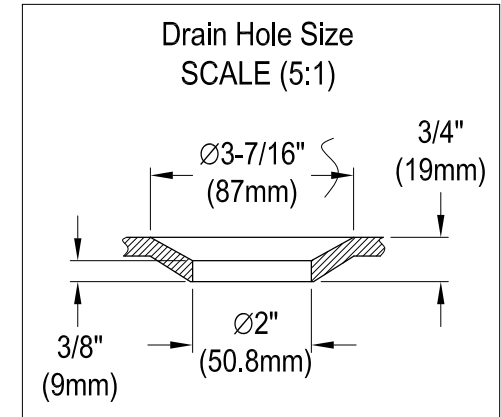

VTOV733623JN

73" x 36" x 23" Oval Freestanding Acrylic Tub With Drain White

Section A-A