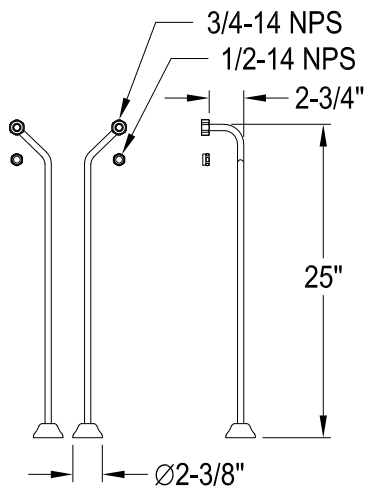

CCK1181,2,5,7,8PX

Shower Combo

CC471,2,5,7,8 Double Offset Bath Supply

CC2091,2,5,7,8 Tub Waste & Overflow