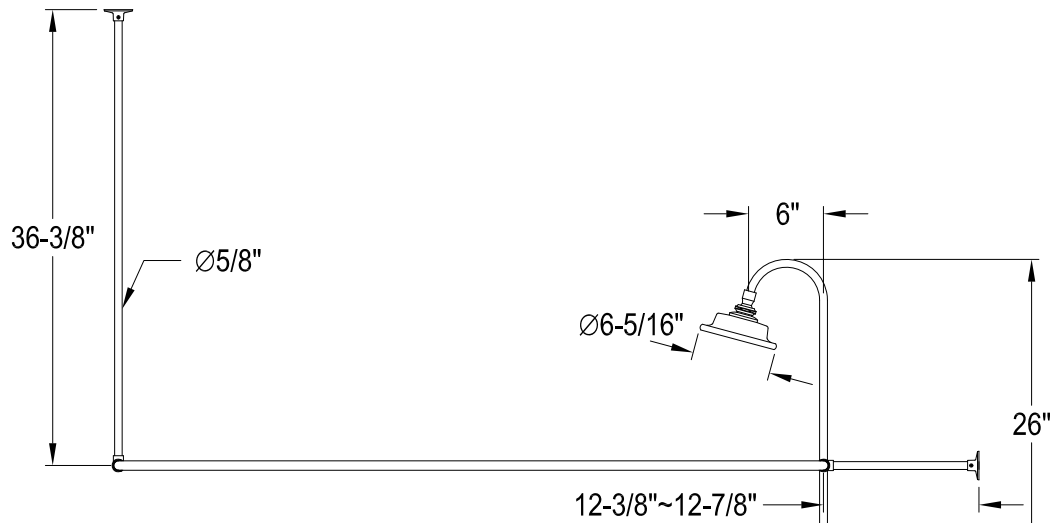

CCK1181,2,5,7,8PX

Shower Combo

CC471,2,5,7,8 Double Offset Bath Supply

CC2091,2,5,7,8 Tub Waste & Overflow