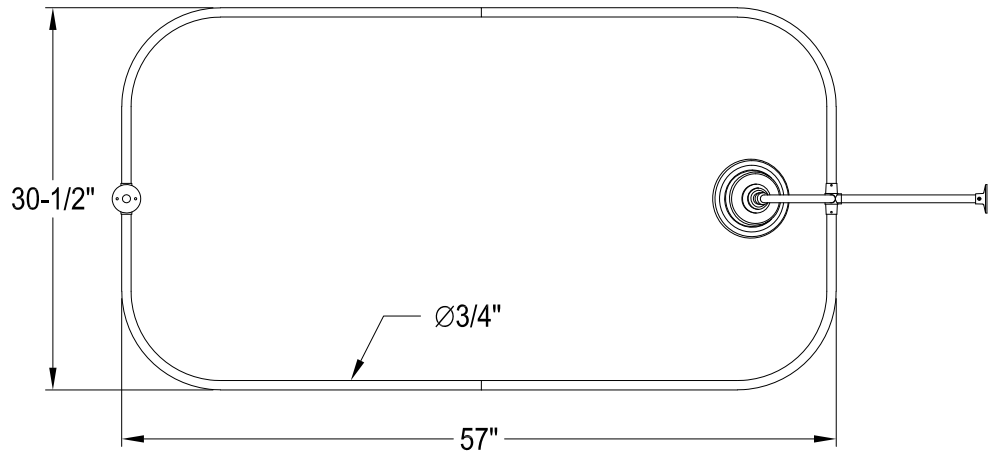

CCK1181,2,5,7,8PX

Shower Combo

CC471,2,5,7,8 Double Offset Bath Supply

CC2091,2,5,7,8 Tub Waste & Overflow