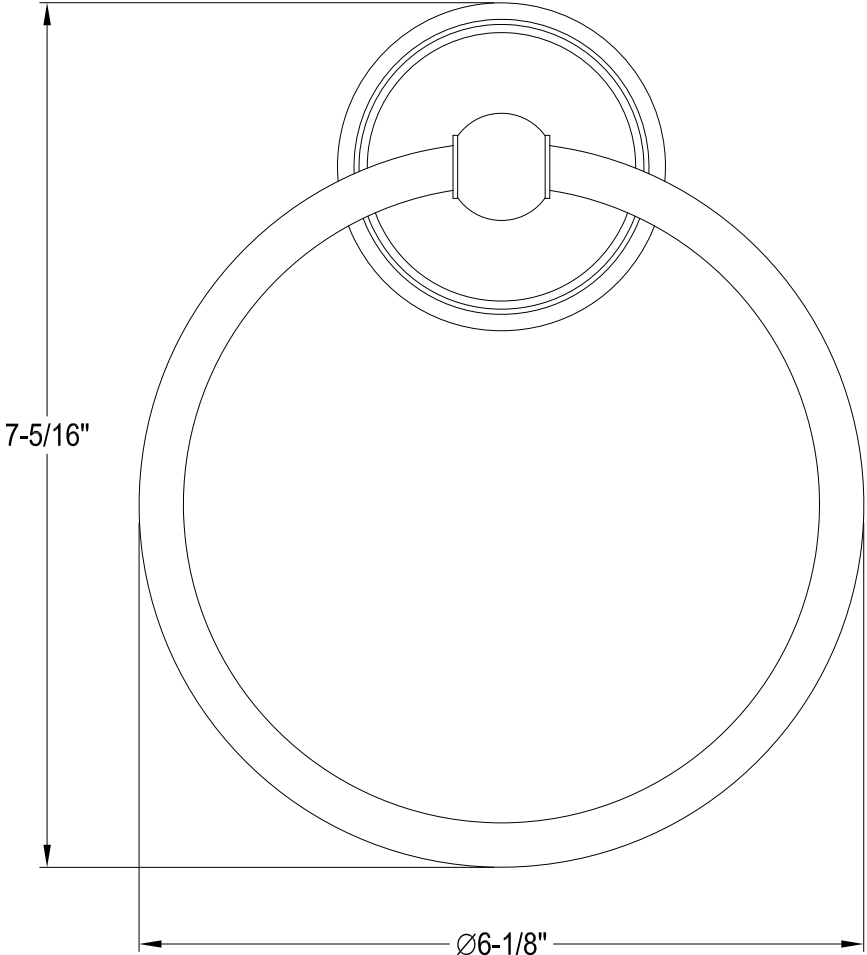

BA9111C,PB,AB,BB,BN

24" Towel Bar

BA9114C,PB,AB,BB,BN

Towel Ring

BA9115C,PB,AB,BB,BN

Soap Dish Holder

BA9116C,PB,AB,BB,BN

Toothbrush & Tumbler Holder

BA9117C,PB,AB,BB,BN

Robe Hook

BA9118C,PB,AB,BB,BN

Toilet Paper Holder