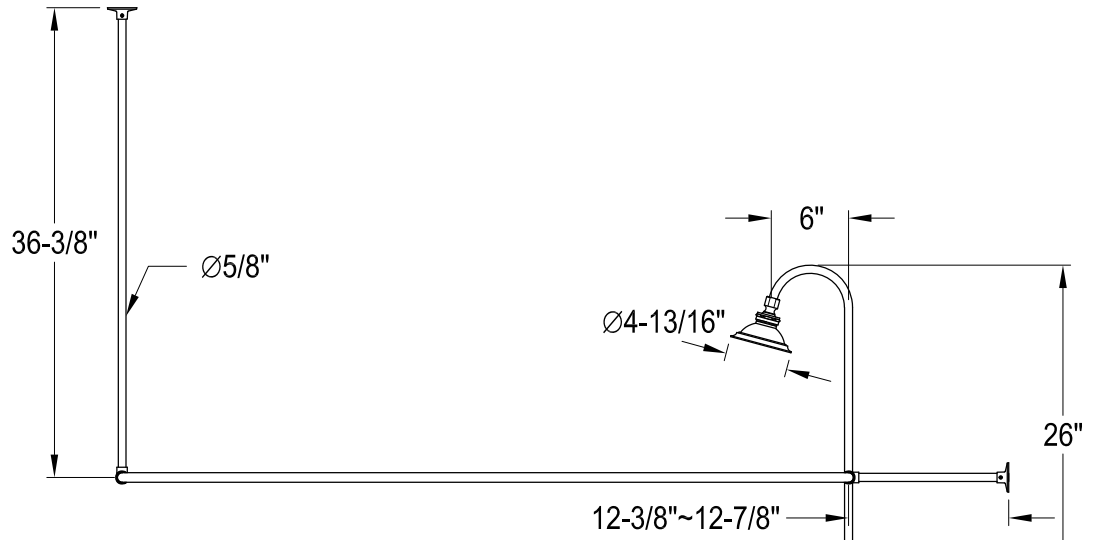

CCK3181,2,5,8AL

Shower Combo

CC471,2,5,8 Double Offset Bath Supply

CC2091,2,5,8 Tub Waste & Overflow