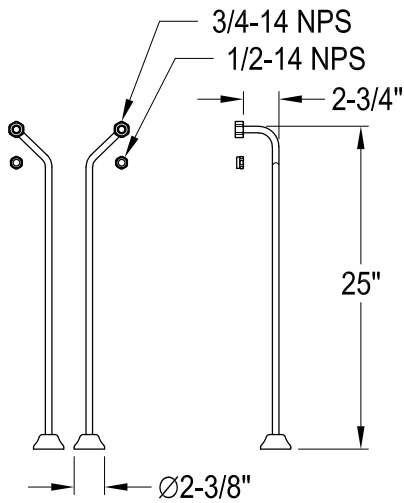

CCK3181,2,5,8AL

Shower Combo

CC471,2,5,8 Double Offset Bath Supply

CC2091,2,5,8 Tub Waste & Overflow