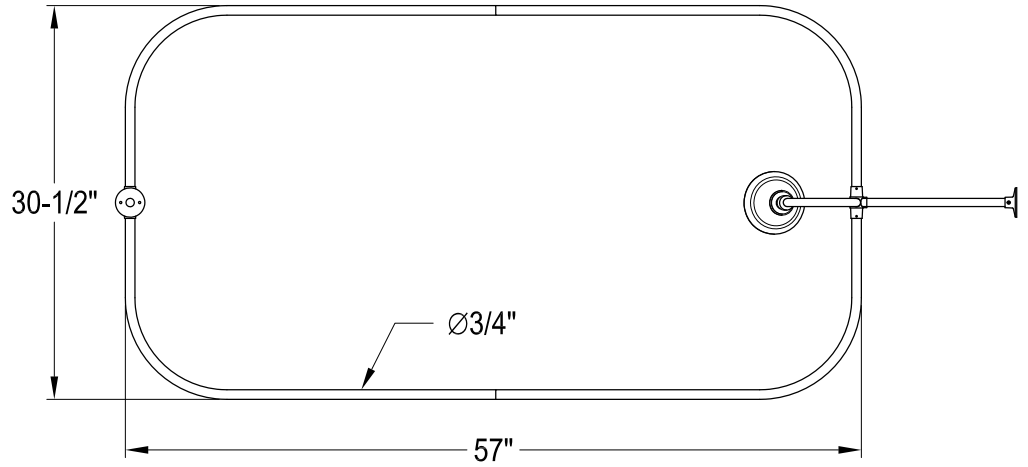

CCK3181,2,5,8AL

Shower Combo

CC471,2,5,8 Double Offset Bath Supply

CC2091,2,5,8 Tub Waste & Overflow