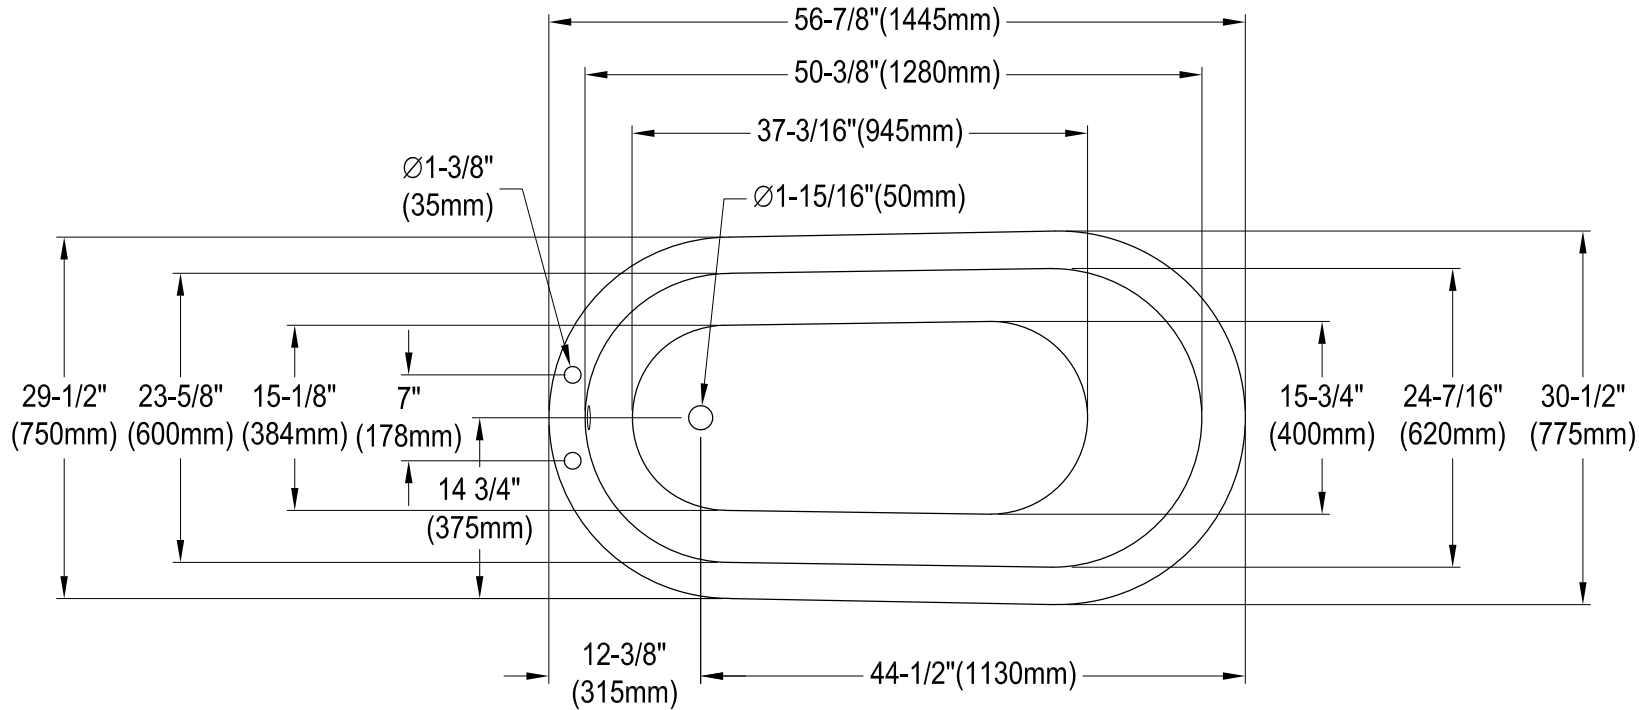

VCT7D5731B0,1,2,5,6,8,W

57" Cast Iron Clawfoot Tub With 7" Faucet Drillings

M10 x 20 (4 pcs)
■■■■

Section A-A