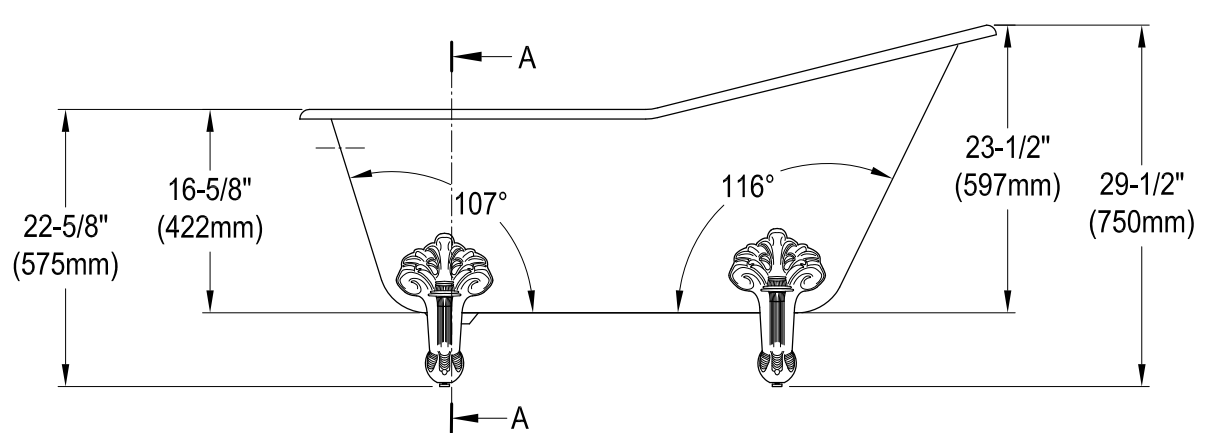

VCT7D5731B0,1,2,5,6,8,W

57" Cast Iron Clawfoot Tub With 7" Faucet Drillings

M10 x 20 (4 pcs)
■■■■

Section A-A