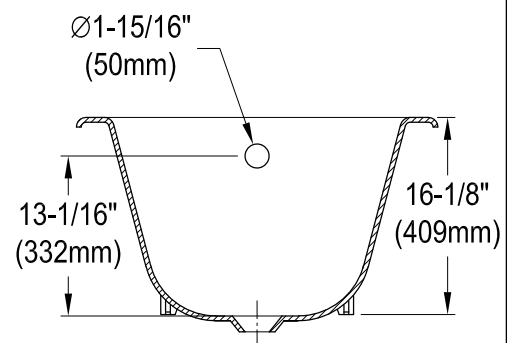

VCT7D5731B0,1,2,5,6,8,W

57" Cast Iron Clawfoot Tub With 7" Faucet Drillings

M10 x 20 (4 pcs)
■■■■

Section A-A