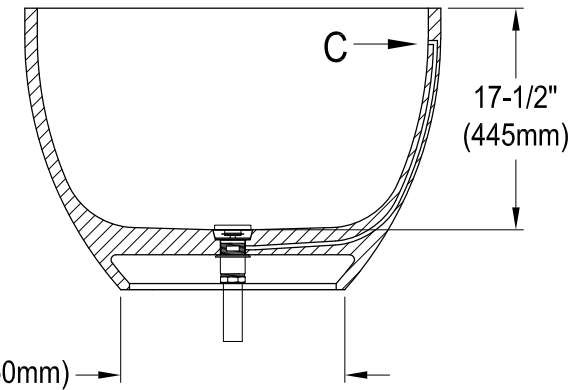

# VRTOV713422WG

72" Solid Surface White Stone Freestanding Tub With Pop-Up Drain

View C  
SCALE (5:1)

Section A-A

Section B-B