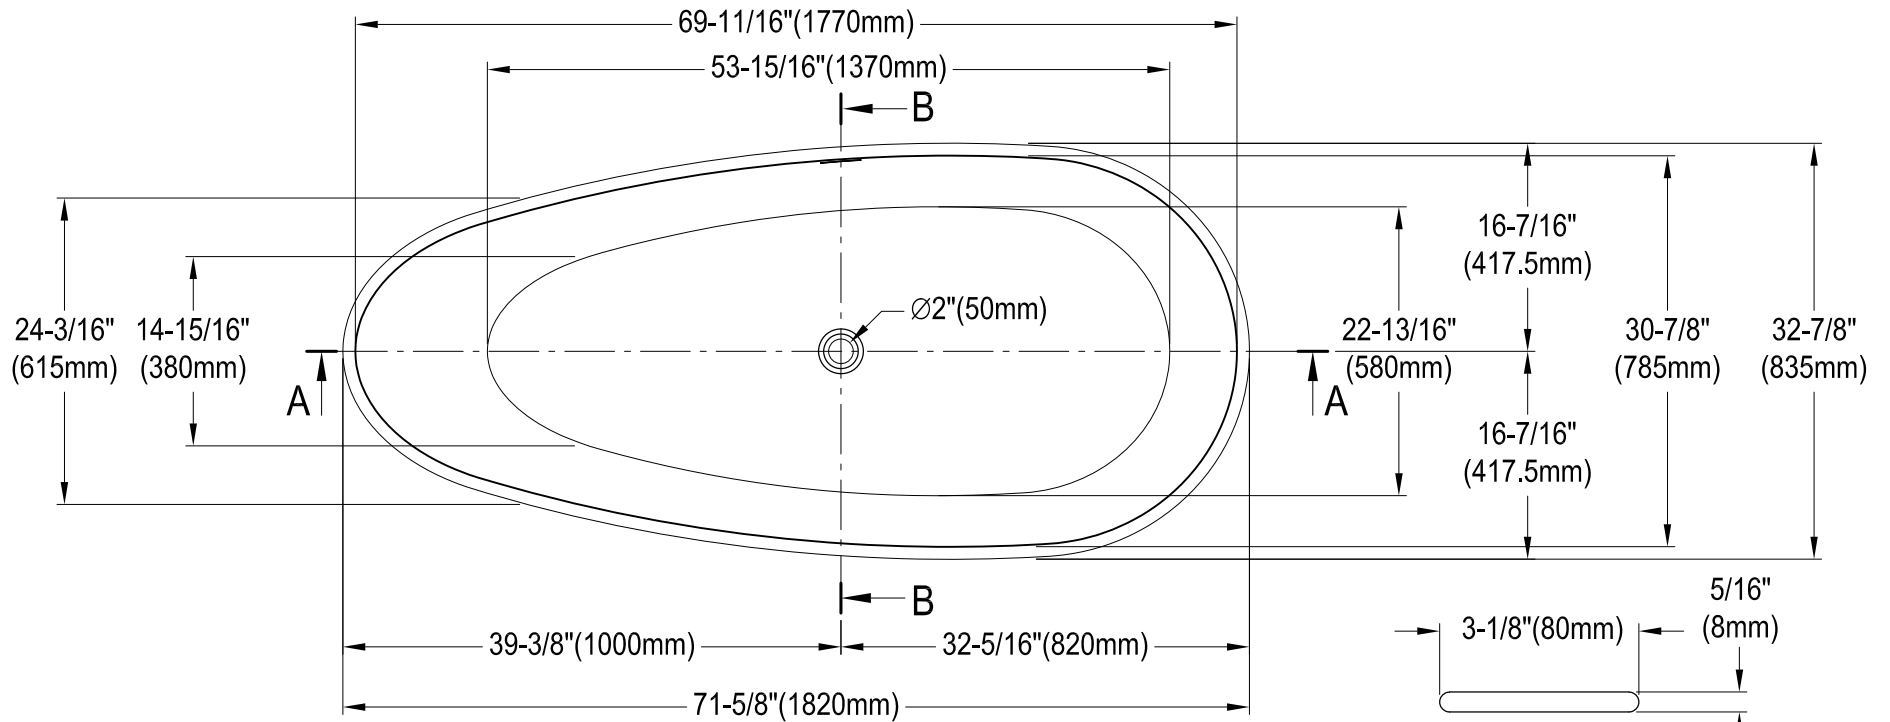

# VRTOV713422WG

72" Solid Surface White Stone Freestanding Tub With Pop-Up Drain

View C  
SCALE (5:1)

Section A-A

Section B-B