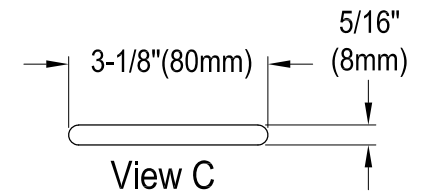

# VRTOV713422WG

72" Solid Surface White Stone Freestanding Tub With Pop-Up Drain

View C  
SCALE (5:1)

Section A-A

Section B-B