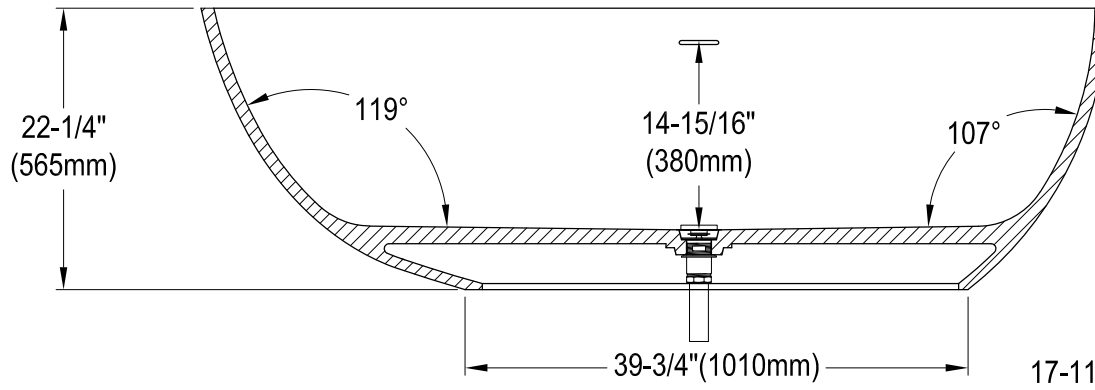

# VRTOV713422WG

72" Solid Surface White Stone Freestanding Tub With Pop-Up Drain

View C  
SCALE (5:1)

Section A-A

Section B-B