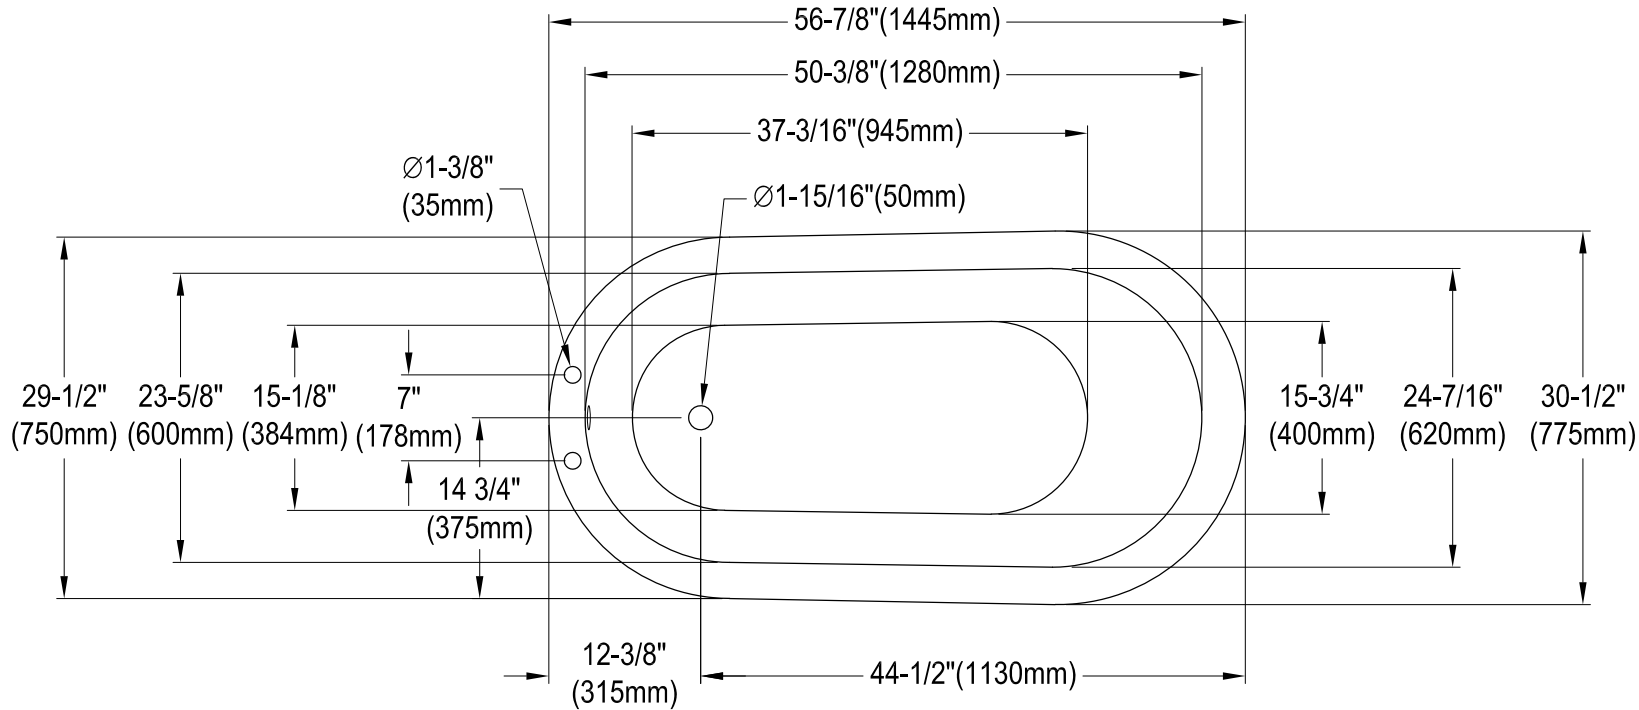

# VCT7D5731B0,1,2,5,6,8,W

57" Cast Iron Clawfoot Tub With 7" Faucet Drillings

M10 x 20 (4 pcs)

■■■■

Section A-A