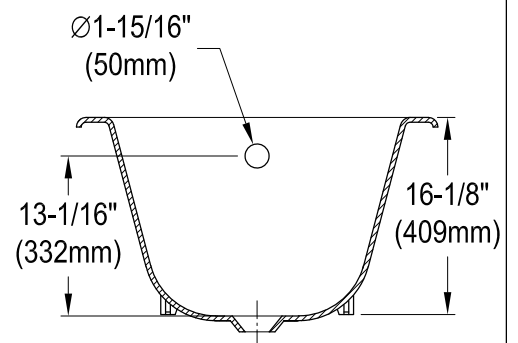

# VCT7D5731B0,1,2,5,6,8,W

57" Cast Iron Clawfoot Tub With 7" Faucet Drillings

M10 x 20 (4 pcs)

■■■■

Section A-A