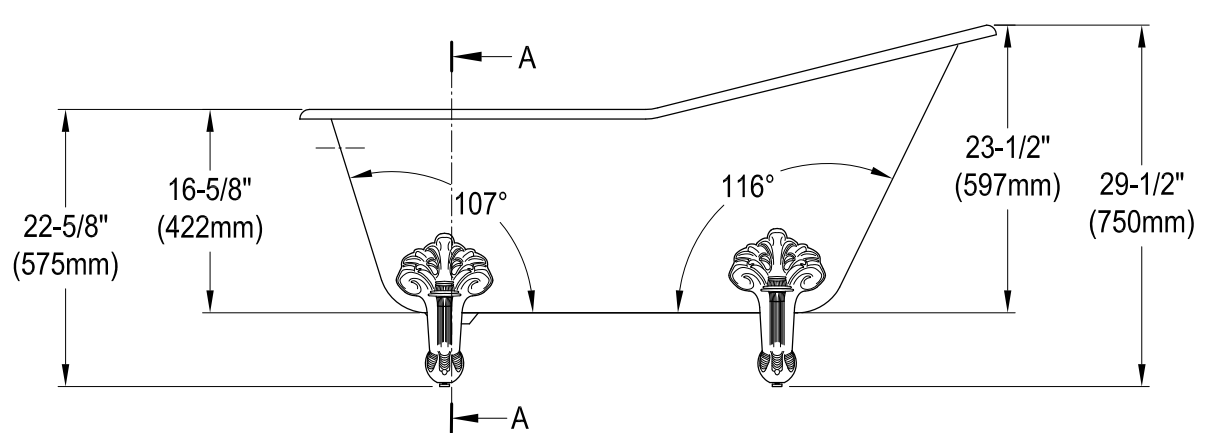

# VCT7D5731B0,1,2,5,6,8,W

57" Cast Iron Clawfoot Tub With 7" Faucet Drillings

M10 x 20 (4 pcs)

■■■■

Section A-A