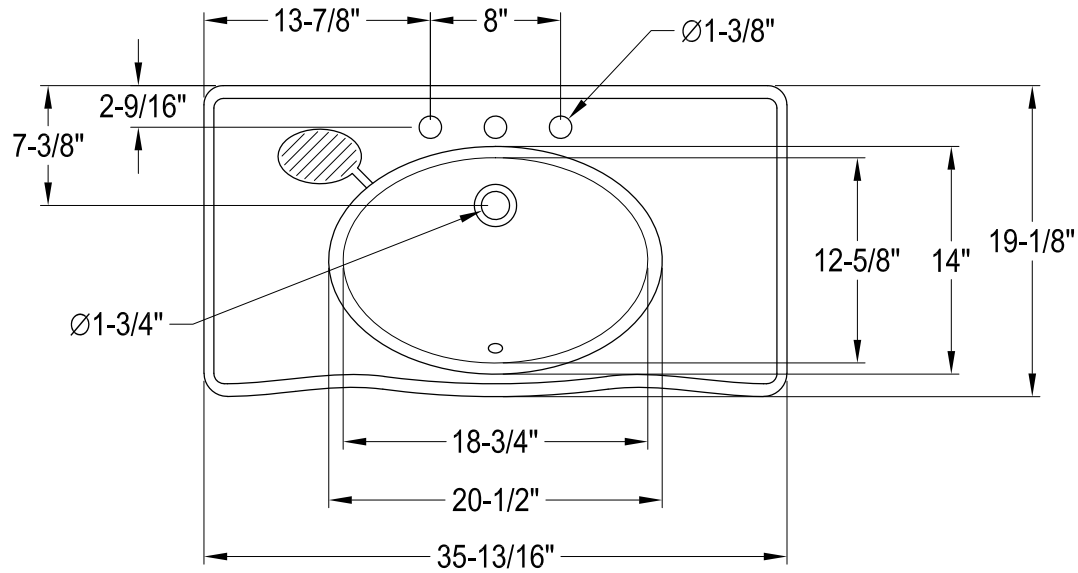

# VPB1368,K

Ceramic Console Sink

Sink Back View