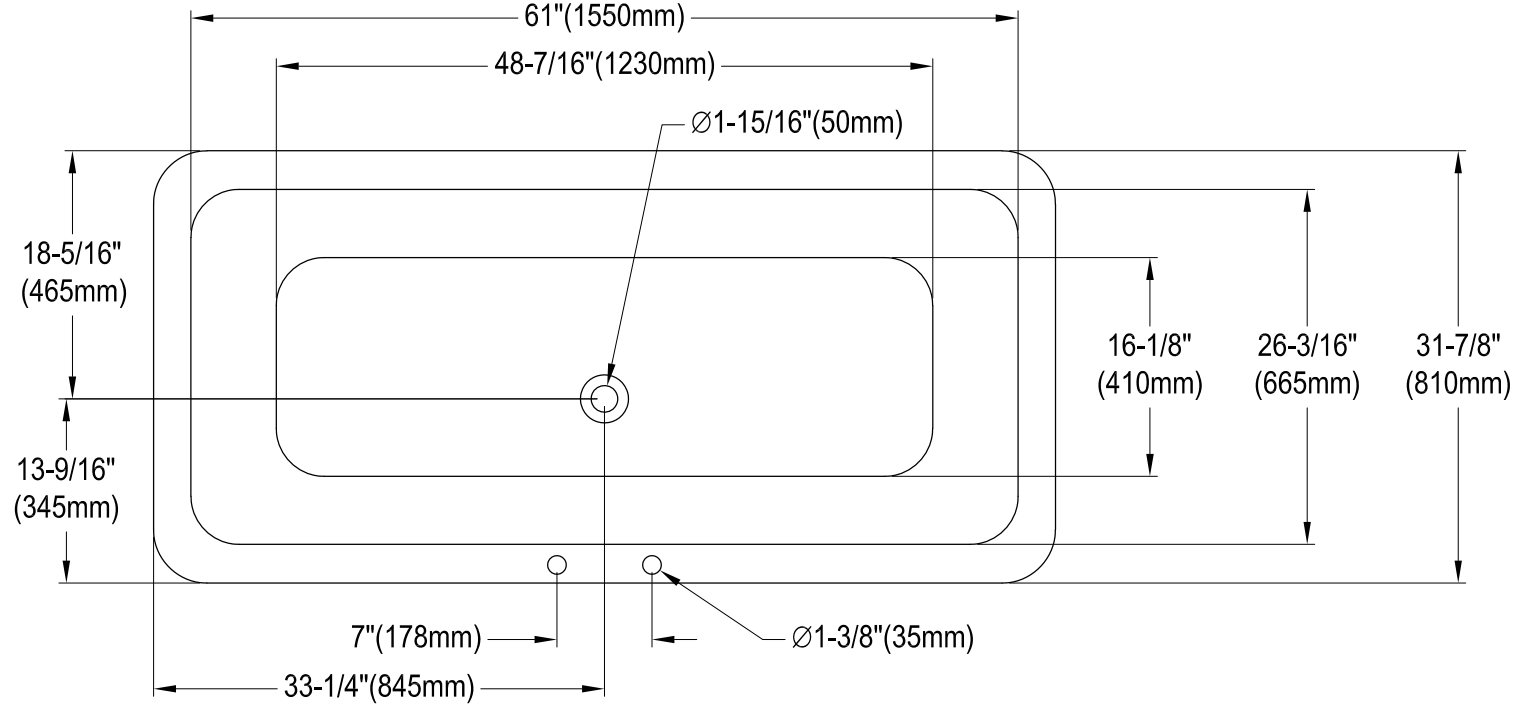

VCTQ7D6732NL0,1,2,5,8,W

67" Cast Iron Clawfoot Tub With 7" Faucet Drillings

M10 x 20 (4 pcs)
■■■■

Section A-A