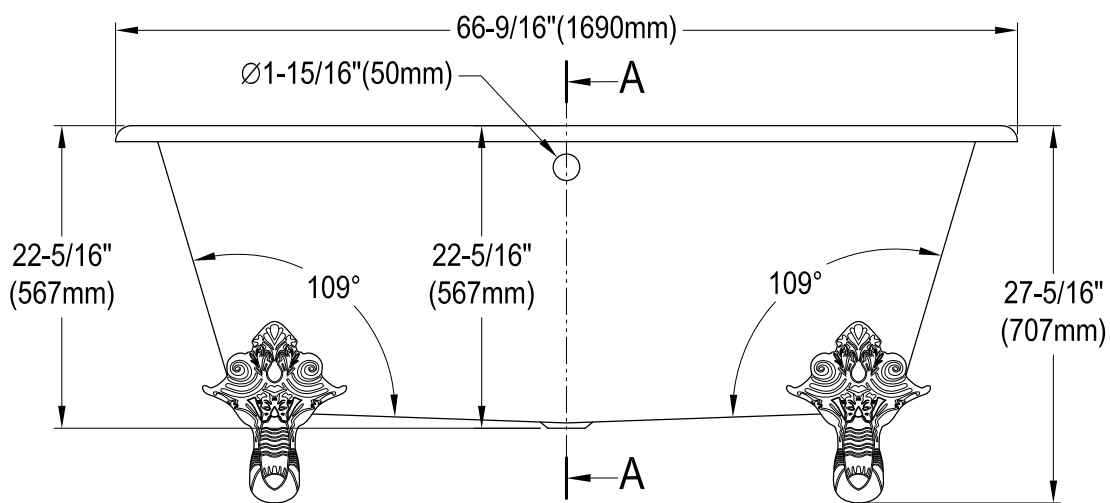

VCTQ7D6732NL0,1,2,5,8,W

67" Cast Iron Clawfoot Tub With 7" Faucet Drillings

M10 x 20 (4 pcs)
■■■■

Section A-A