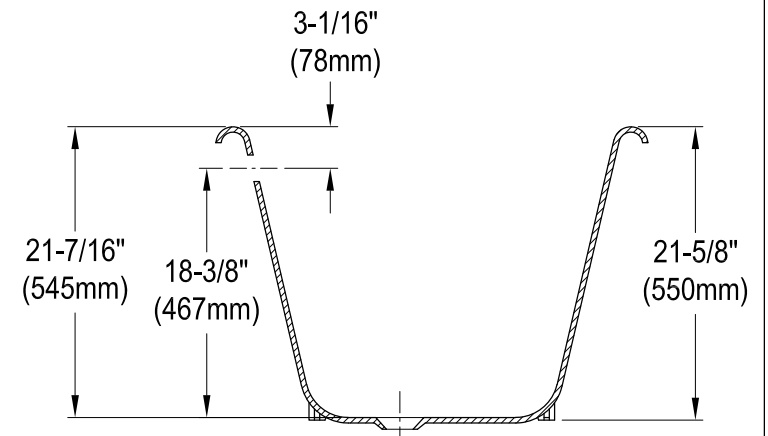

VCTQ7D6732NL0,1,2,5,8,W

67" Cast Iron Clawfoot Tub With 7" Faucet Drillings

M10 x 20 (4 pcs)
■■■■

Section A-A