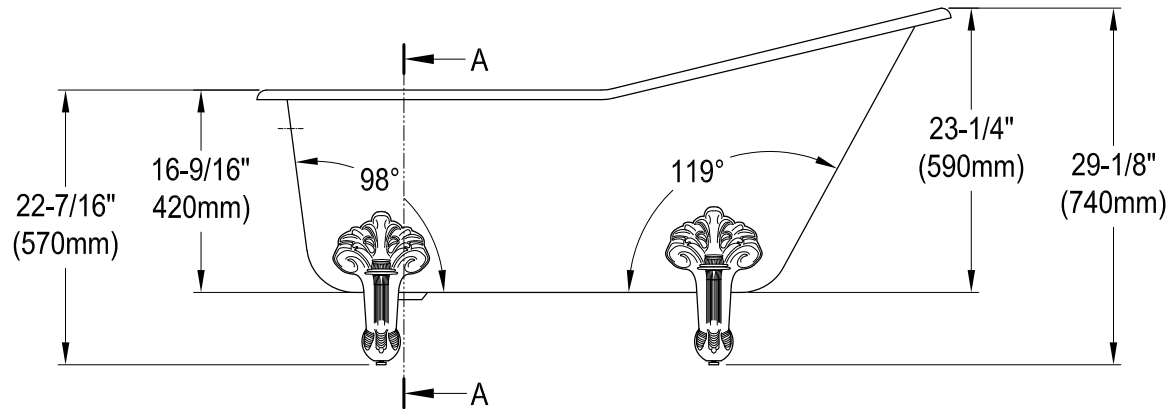

VCTND5731B0,1,2,5,6,8,W

57" Cast Iron Clawfoot Tub

M10 x 20 (4 pcs)
■■■■■

Section A-A