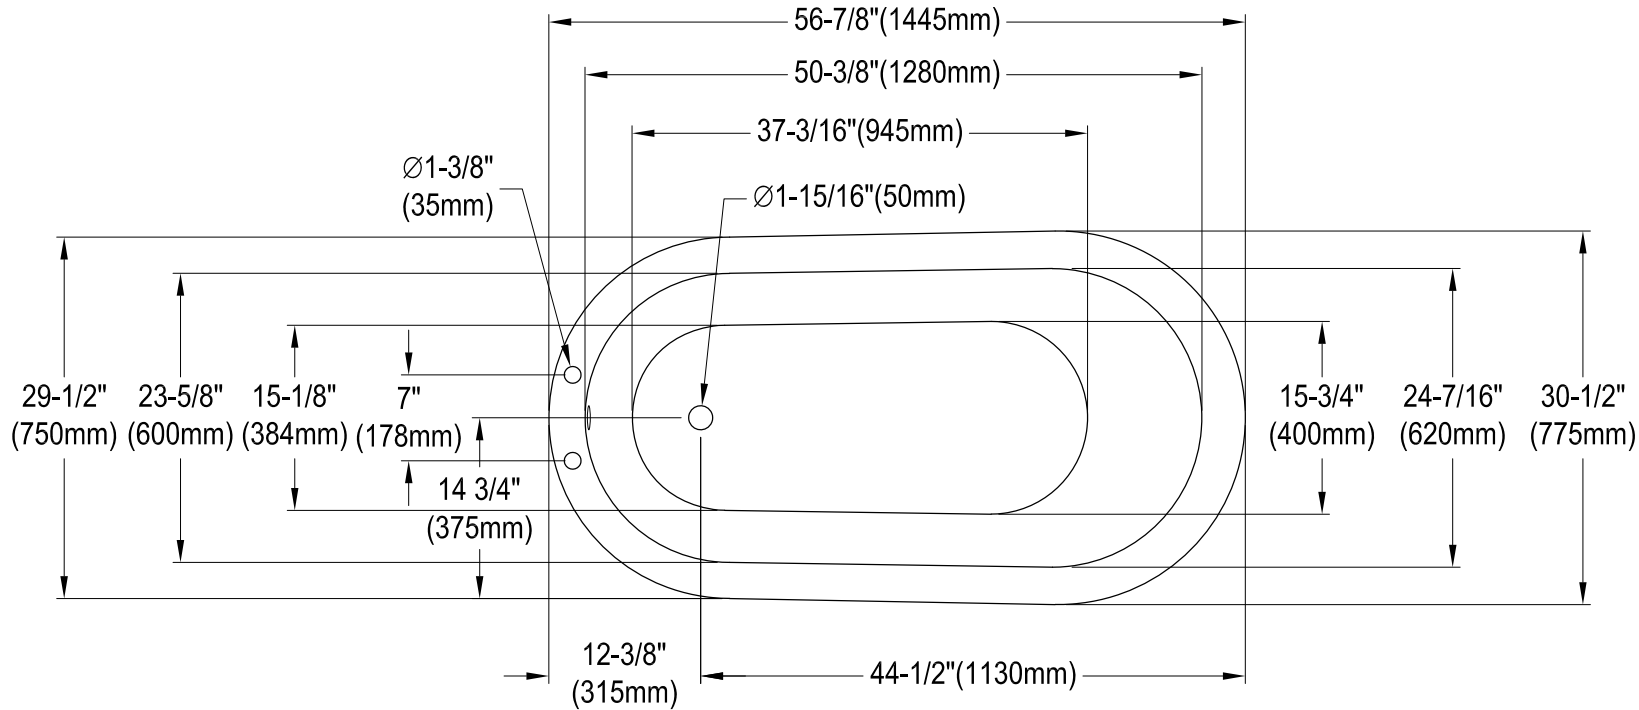

VCT7D5731B0,1,2,5,6,8,W

57" Cast Iron Clawfoot Tub With 7" Faucet Drillings

M10 x 20 (4 pcs)

■■■■

Section A-A