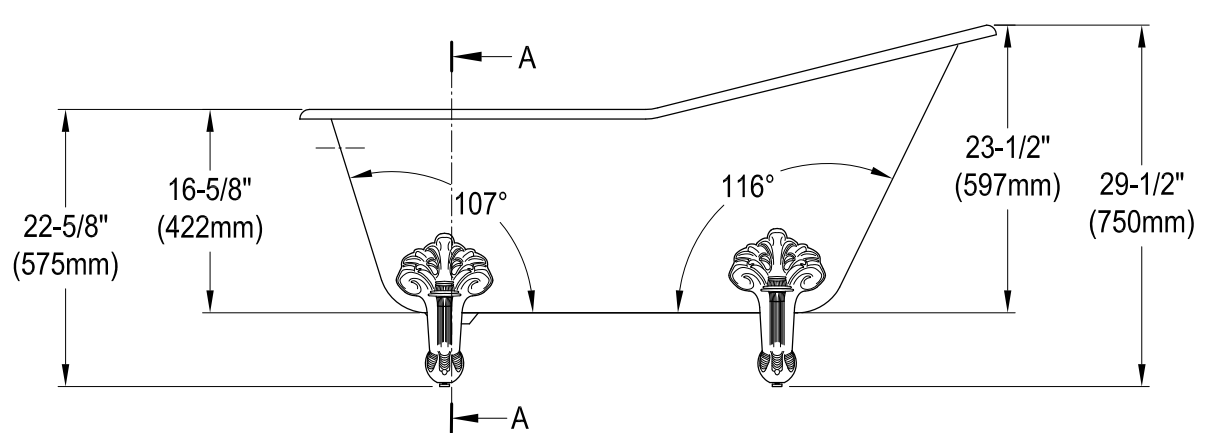

VCT7D5731B0,1,2,5,6,8,W

57" Cast Iron Clawfoot Tub With 7" Faucet Drillings

M10 x 20 (4 pcs)

■■■■

Section A-A