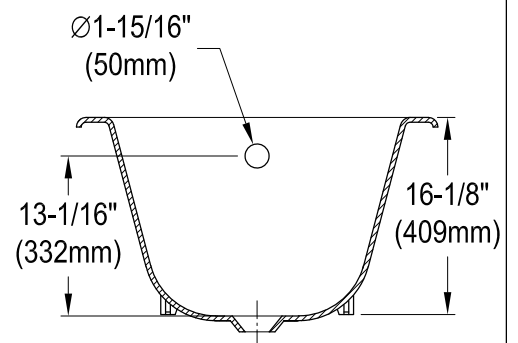

VCT7D5731B0,1,2,5,6,8,W

57" Cast Iron Clawfoot Tub With 7" Faucet Drillings

M10 x 20 (4 pcs)

■■■■

Section A-A