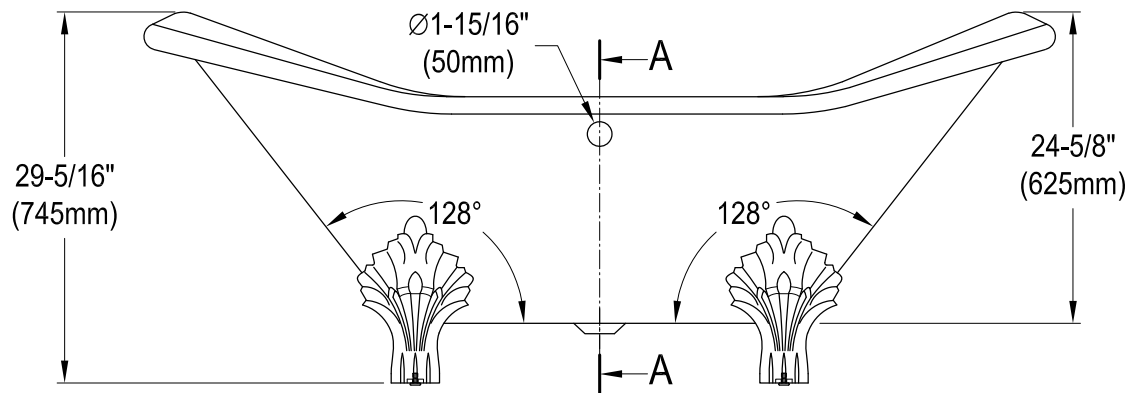

# VBTND7231NC0,1,5,8

72" Cast Iron Clawfoot Tub

M10 x 20 (4 pcs)

Section A-A