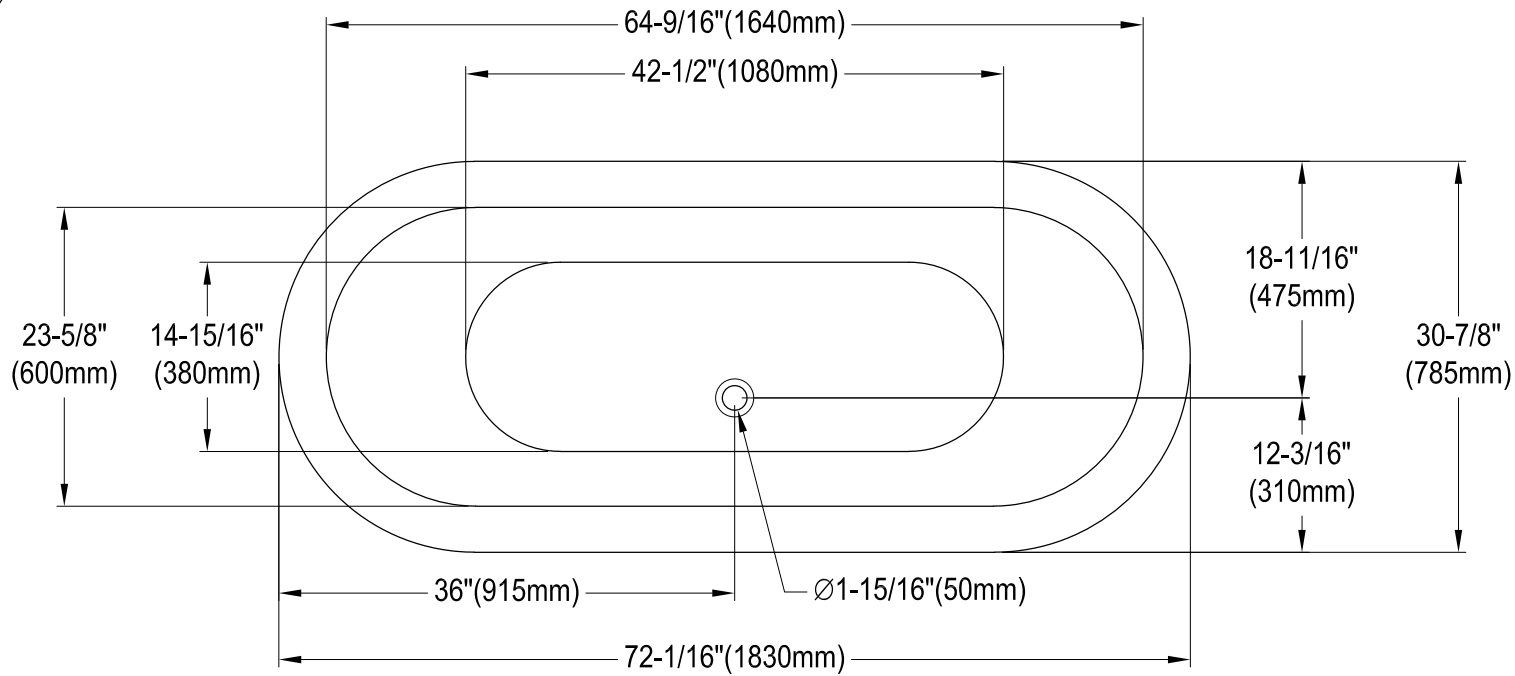

# VBTND7231NC0,1,5,8

72" Cast Iron Clawfoot Tub

M10 x 20 (4 pcs)

Section A-A