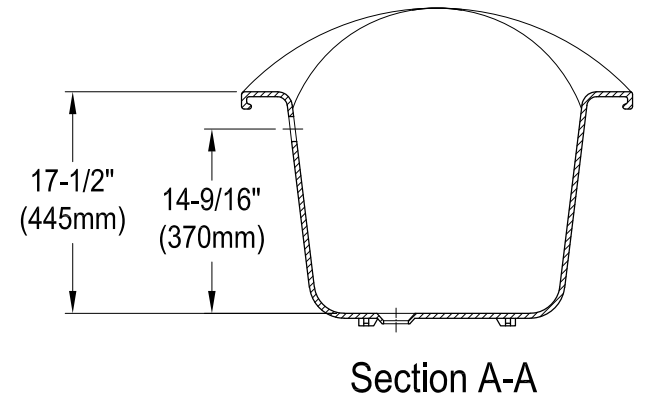

# VBTND7231NC0,1,5,8

72" Cast Iron Clawfoot Tub

M10 x 20 (4 pcs)

Section A-A