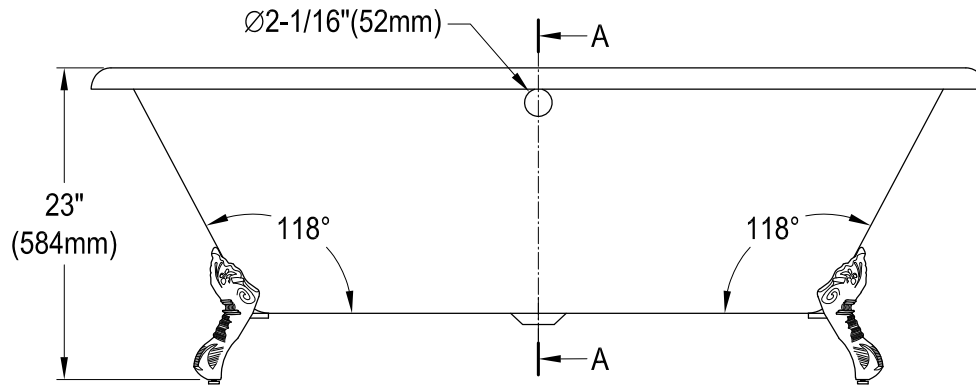

VBTND663013NB0,1,5,8

66" Cast Iron Clawfoot Tub

Section A-A