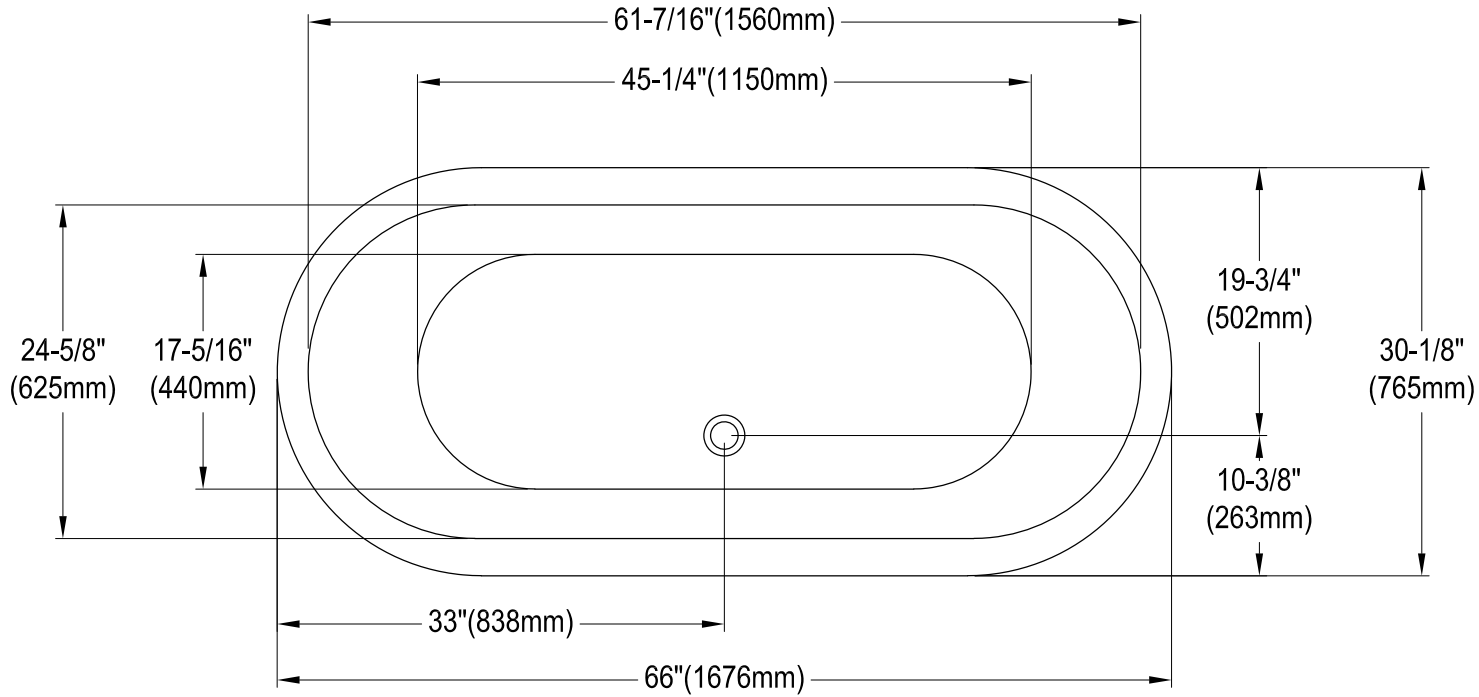

VBTND663013NB0,1,5,8

66" Cast Iron Clawfoot Tub

Section A-A