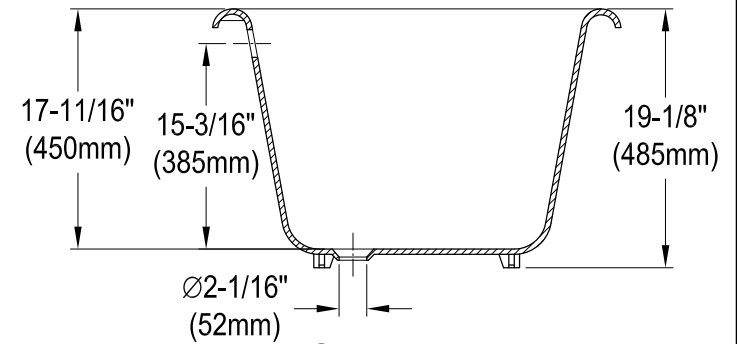

VBTND663013NB0,1,5,8

66" Cast Iron Clawfoot Tub

Section A-A