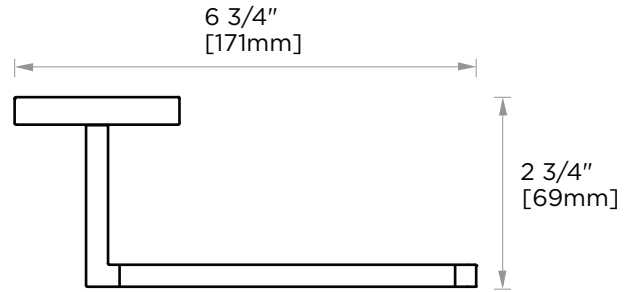

HAMBURG COLLECTION TISSUE HOLDER 440151

PRODUCT NAME: TISSUE HOLDER

PRODUCT CODE: 440151

MATERIAL: All-brass construction

KEY FEATURES: Transitional design.
Rectangular bold solid style.

STOCKED FINISHES:

- Polished Chrome (99)
- Brushed Nickel (81)
- Polished Nickel (68)
- Matte Black (48)