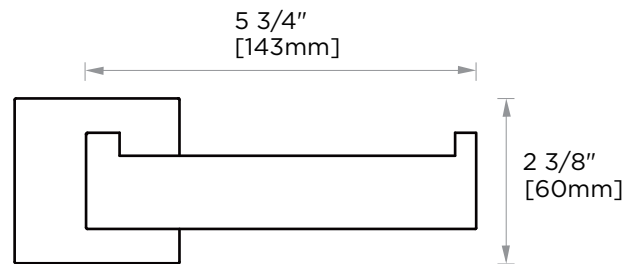

NOTE: Dimensions and specifications are subject to change without notice.