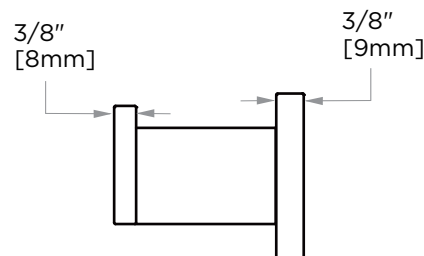

NOTE: Dimensions and specifications are subject to change without notice.