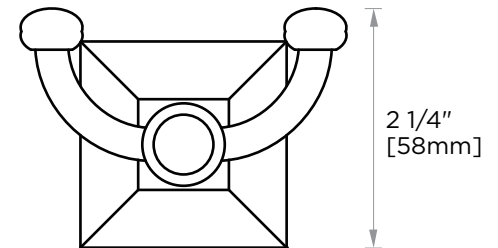

NOTE: Dimensions and specifications are subject to change without notice.