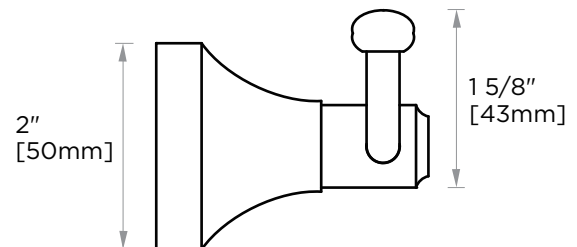

GLASGOW COLLECTION DOUBLE ROBE HOOK 390132

PRODUCT NAME: DOUBLE ROBE HOOK

PRODUCT CODE: 390132

MATERIAL: All-brass construction

KEY FEATURES: Contemporary design.
With bell-shaped anchors
and tubular elements.

NOTE: Dimensions and specifications are subject to change without notice.