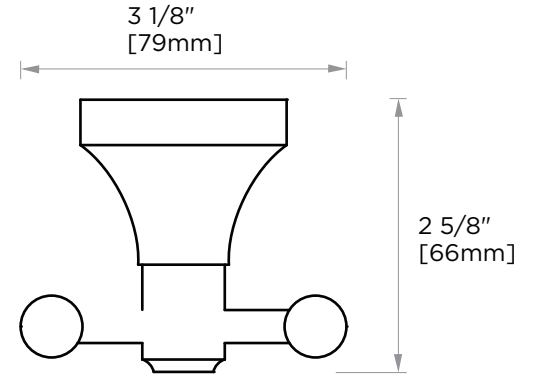

GLASGOW COLLECTION DOUBLE ROBE HOOK 390132

PRODUCT NAME: DOUBLE ROBE HOOK

PRODUCT CODE: 390132

MATERIAL: All-brass construction

KEY FEATURES: Contemporary design.
With bell-shaped anchors
and tubular elements.

NOTE: Dimensions and specifications are subject to change without notice.