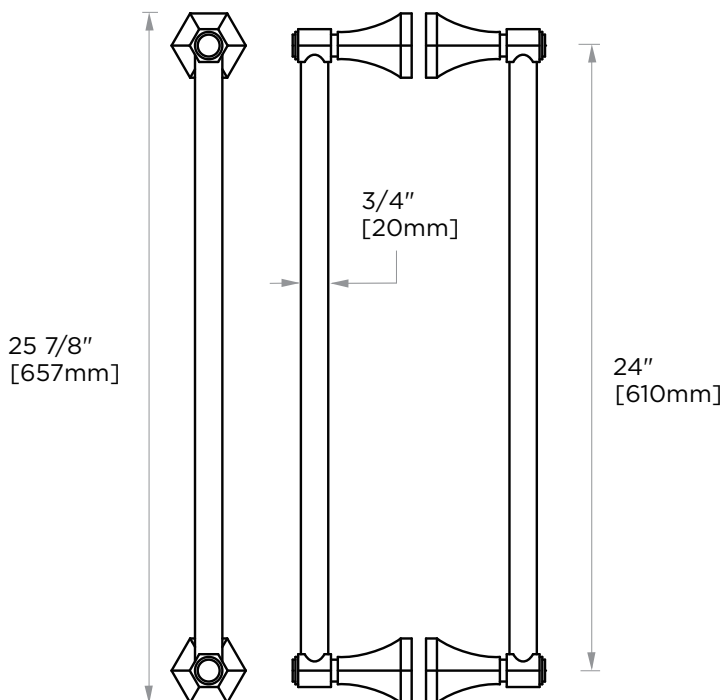

## PISA COLLECTION DOUBLE SHOWER DOOR HANDLE 3427824

**PRODUCT NAME:** DOUBLE SHOWER  
DOOR HANDLE

**PRODUCT CODE:** 3427824

**MATERIAL:** All-brass construction

**KEY FEATURES:** Classic Art Deco take  
on a traditional design

NOTE: Dimensions and specifications are subject to change without notice.

## HANDLES INFO

Components Included		
①	Handle	X1
②	Set Screw M6	X2
③	Fixing Bracket	X2
④	Rubber Gasket	X4

Mounting Kits Included		
	X1	Allen Key

## GLASS INFO

Glass Hole C-C Distance		
A	8"/203mm	8" Shower Door Handle
	12"/305mm	12" Shower Door Handle
	18"/457mm	18" Shower Door Handle
	24"/610mm	24" Shower Door Handle
	36"/914mm	36" Shower Door Handle
B	1/2" (12mm)	Glass Hole Diameter
C	6-12mm	Glass Thickness