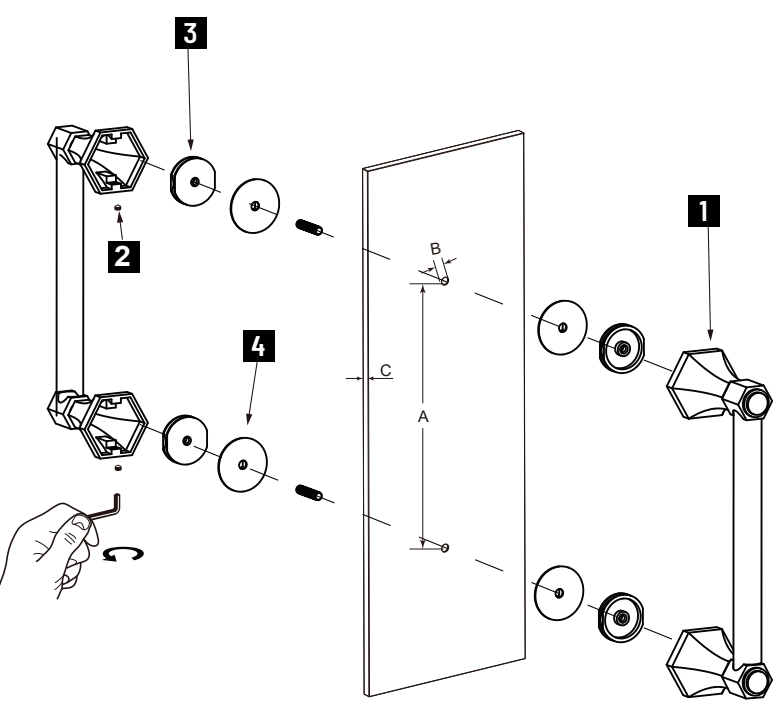

## PISA COLLECTION DOUBLE SHOWER DOOR HANDLE 3427824

**PRODUCT NAME:** DOUBLE SHOWER  
DOOR HANDLE

**PRODUCT CODE:** 3427824

**MATERIAL:** All-brass construction

**KEY FEATURES:** Classic Art Deco take  
on a traditional design

## HANDLES INFO

Components Included		
①	Handle	X1
②	Set Screw M6	X2
③	Fixing Bracket	X2
④	Rubber Gasket	X4

Mounting Kits Included		
	X1	Allen Key

## GLASS INFO

Glass Hole C-C Distance		
A	8"/203mm	8" Shower Door Handle
	12"/305mm	12" Shower Door Handle
	18"/457mm	18" Shower Door Handle
	24"/610mm	24" Shower Door Handle
	36"/914mm	36" Shower Door Handle
B	1/2" (12mm)	Glass Hole Diameter
C	6-12mm	Glass Thickness