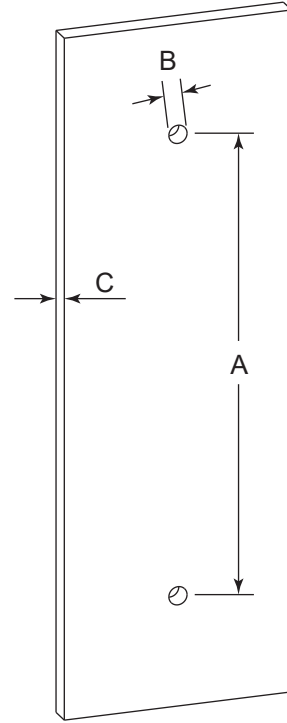

## PISA COLLECTION DOUBLE SHOWER DOOR HANDLE 3427824

**PRODUCT NAME:** DOUBLE SHOWER  
DOOR HANDLE

**PRODUCT CODE:** 3427824

**MATERIAL:** All-brass construction

**KEY FEATURES:** Classic Art Deco take  
on a traditional design

NOTE: Dimensions and specifications are subject to change without notice.

## HANDLES INFO

Components Included		
①	Handle	X1
②	Set Screw M6	X2
③	Fixing Bracket	X2
④	Rubber Gasket	X4

Mounting Kits Included		
	X1	Allen Key

## GLASS INFO

Glass Hole C-C Distance		
A	8"/203mm	8" Shower Door Handle
	12"/305mm	12" Shower Door Handle
	18"/457mm	18" Shower Door Handle
	24"/610mm	24" Shower Door Handle
	36"/914mm	36" Shower Door Handle
B	1/2" (12mm)	Glass Hole Diameter
C	6-12mm	Glass Thickness