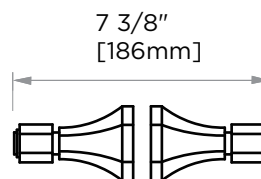

## PISA COLLECTION DOUBLE SHOWER DOOR HANDLE 3427824

**PRODUCT NAME:** DOUBLE SHOWER  
DOOR HANDLE

**PRODUCT CODE:** 3427824

**MATERIAL:** All-brass construction

**KEY FEATURES:** Classic Art Deco take  
on a traditional design

## GLASS INFO

Glass Hole C-C Distance		
A	8"/203mm	8" Shower Door Handle
	12"/305mm	12" Shower Door Handle
	18"/457mm	18" Shower Door Handle
	24"/610mm	24" Shower Door Handle
	36"/914mm	36" Shower Door Handle
B	1/2" (12mm)	Glass Hole Diameter
C	6-12mm	Glass Thickness