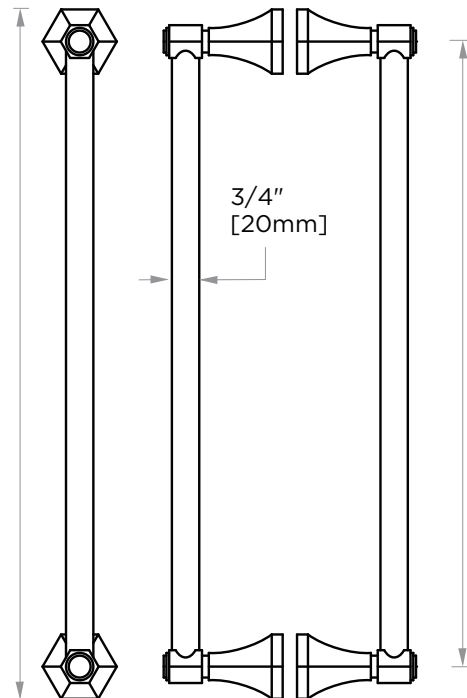

PISA COLLECTION DOUBLE SHOWER DOOR HANDLE 3427818

7 3/8"

[186mm]

PRODUCT NAME: DOUBLE SHOWER
DOOR HANDLE

PRODUCT CODE: 3427818

MATERIAL: All-brass construction

KEY FEATURES: Classic Art Deco take
on a traditional design

19 7/8"
[504mm]

18"
[457mm]

NOTE: Dimensions and specifications are subject to change without notice.

HANDLES INFO

Components Included		
①	Handle	X1
②	Set Screw M6	X2
③	Fixing Bracket	X2
④	Rubber Gasket	X4

Mounting Kits Included		
	X1	Allen Key

GLASS INFO

Glass Hole C-C Distance		
A	8"/203mm	8" Shower Door Handle
	12"/305mm	12" Shower Door Handle
	18"/457mm	18" Shower Door Handle
	24"/610mm	24" Shower Door Handle
	36"/914mm	36" Shower Door Handle
B	1/2" (12mm)	Glass Hole Diameter
C	6-12mm	Glass Thickness

* Can be used with extension kit for thicker doors

NOTE: Dimensions and specifications are subject to change without notice.