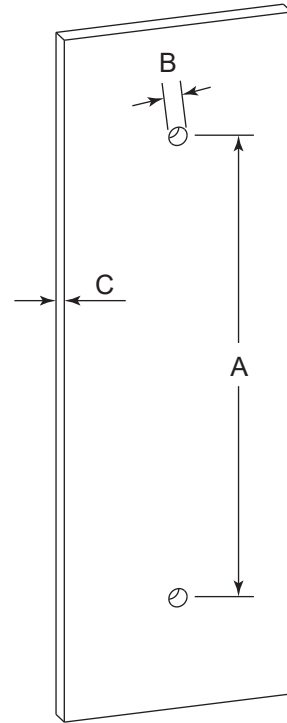

PISA COLLECTION DOUBLE SHOWER DOOR HANDLE 3427818

7 3/8"

[186mm]

PRODUCT NAME: DOUBLE SHOWER
DOOR HANDLE

PRODUCT CODE: 3427818

MATERIAL: All-brass construction

KEY FEATURES: Classic Art Deco take
on a traditional design

19 7/8"
[504mm]

18"
[457mm]

NOTE: Dimensions and specifications are subject to change without notice.

HANDLES INFO

Components Included		
①	Handle	X1
②	Set Screw M6	X2
③	Fixing Bracket	X2
④	Rubber Gasket	X4

Mounting Kits Included		
	X1	Allen Key

GLASS INFO

Glass Hole C-C Distance		
A	8"/203mm	8" Shower Door Handle
	12"/305mm	12" Shower Door Handle
	18"/457mm	18" Shower Door Handle
	24"/610mm	24" Shower Door Handle
	36"/914mm	36" Shower Door Handle
B	1/2" (12mm)	Glass Hole Diameter
C	6-12mm	Glass Thickness