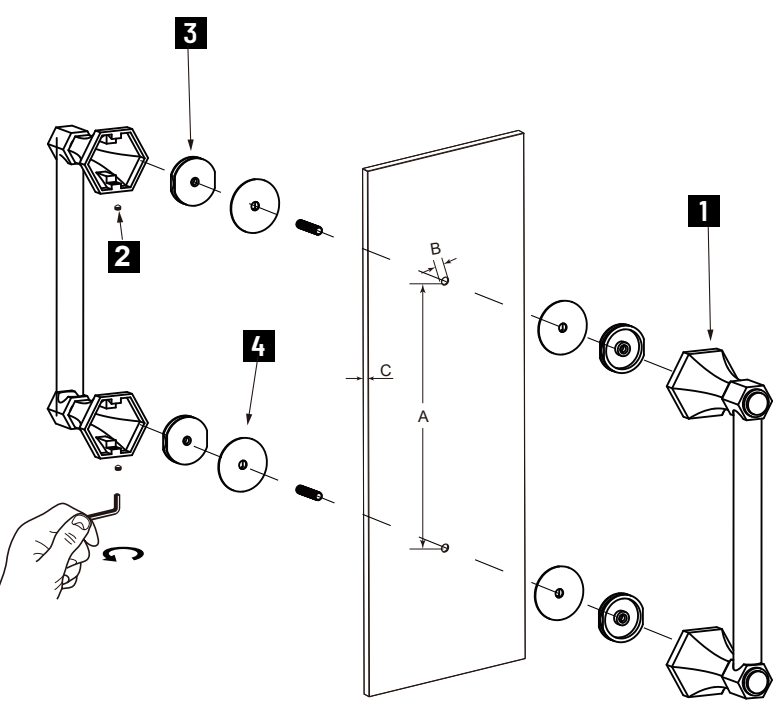

PISA COLLECTION DOUBLE SHOWER DOOR HANDLE 3427818

7 3/8"

[186mm]

PRODUCT NAME: DOUBLE SHOWER
DOOR HANDLE

PRODUCT CODE: 3427818

MATERIAL: All-brass construction

KEY FEATURES: Classic Art Deco take
on a traditional design

19 7/8"
[504mm]

18"
[457mm]

NOTE: Dimensions and specifications are subject to change without notice.

HANDLES INFO

Components Included		
①	Handle	X1
②	Set Screw M6	X2
③	Fixing Bracket	X2
④	Rubber Gasket	X4

Mounting Kits Included		
	X1	Allen Key

GLASS INFO

Glass Hole C-C Distance		
A	8"/203mm	8" Shower Door Handle
	12"/305mm	12" Shower Door Handle
	18"/457mm	18" Shower Door Handle
	24"/610mm	24" Shower Door Handle
	36"/914mm	36" Shower Door Handle
B	1/2" (12mm)	Glass Hole Diameter
C	6-12mm	Glass Thickness