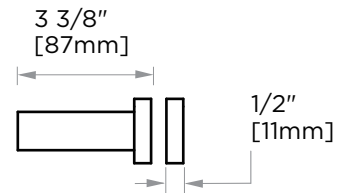

MADRID COLLECTION SINGLE SHOWER DOOR HANDLE 18" 2627518

PRODUCT NAME: SINGLE SHOWER DOOR HANDLE 18"

PRODUCT CODE: 2627518

MATERIAL: All-brass construction

KEY FEATURES: Contemporary design.
Simple and straight forward lines.
Strong linear silhouette.

NOTE: Dimensions and specifications are subject to change without notice.

HANDLES INFO

Components Included		
①	Handle	X1
②	Set Screw M6	X2
③	Fixing Bracket	X2
④	Rubber Gasket	X4

GLASS INFO

Glass Hole C-C Distance		
A	8"/203mm	8" Shower Door Handle
	12"/305mm	12" Shower Door Handle
	18"/457mm	18" Shower Door Handle
	24"/610mm	24" Shower Door Handle
B	1/2" (12mm)	Glass Hole Diameter
C	6-12mm	Glass Thickness