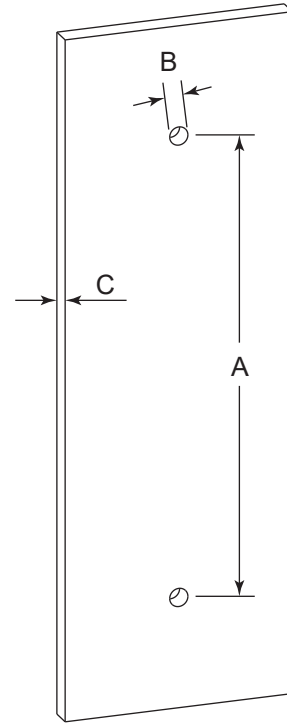

MADRID COLLECTION SINGLE SHOWER DOOR HANDLE 18" 2627518

PRODUCT NAME: SINGLE SHOWER DOOR HANDLE 18"

PRODUCT CODE: 2627518

MATERIAL: All-brass construction

KEY FEATURES: Contemporary design.
Simple and straight forward lines.
Strong linear silhouette.

NOTE: Dimensions and specifications are subject to change without notice.

HANDLES INFO

Components Included		
①	Handle	X1
②	Set Screw M6	X2
③	Fixing Bracket	X2
④	Rubber Gasket	X4

GLASS INFO

Glass Hole C-C Distance		
A	8"/203mm	8" Shower Door Handle
	12"/305mm	12" Shower Door Handle
	18"/457mm	18" Shower Door Handle
	24"/610mm	24" Shower Door Handle
B	1/2" (12mm)	Glass Hole Diameter
C	6-12mm	Glass Thickness