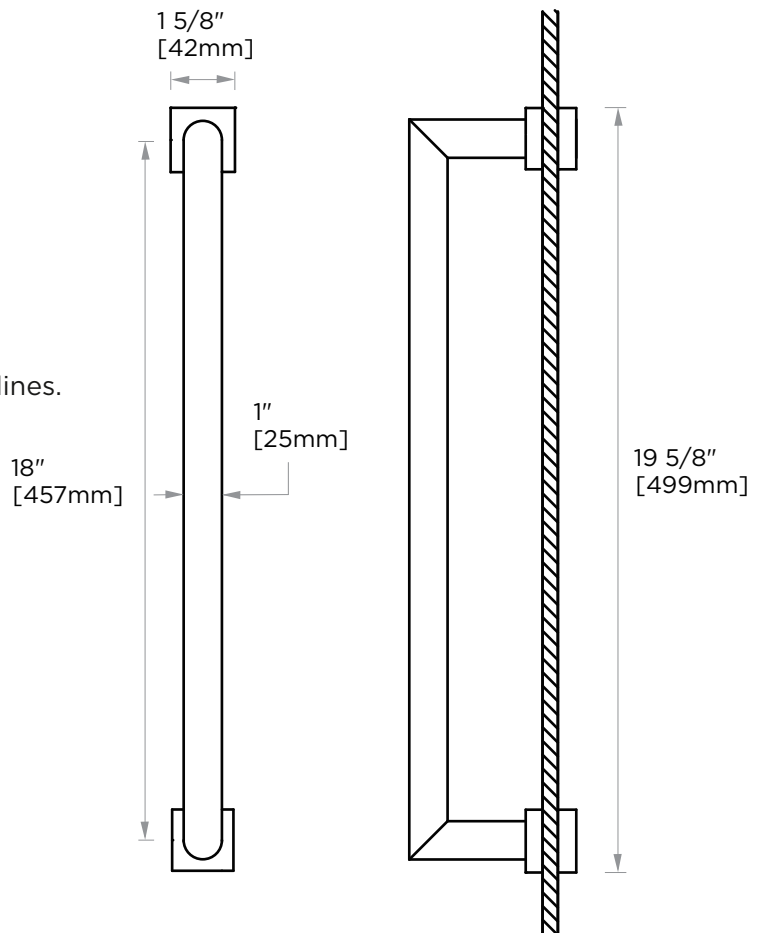

MADRID COLLECTION SINGLE SHOWER DOOR HANDLE 18" 2627518

PRODUCT NAME: SINGLE SHOWER DOOR HANDLE 18"

PRODUCT CODE: 2627518

MATERIAL: All-brass construction

KEY FEATURES: Contemporary design.
Simple and straight forward lines.
Strong linear silhouette.

NOTE: Dimensions and specifications are subject to change without notice.

HANDLES INFO

Components Included		
①	Handle	X1
②	Set Screw M6	X2
③	Fixing Bracket	X2
④	Rubber Gasket	X4

GLASS INFO

Glass Hole C-C Distance		
A	8"/203mm	8" Shower Door Handle
	12"/305mm	12" Shower Door Handle
	18"/457mm	18" Shower Door Handle
	24"/610mm	24" Shower Door Handle
B	1/2" (12mm)	Glass Hole Diameter
C	6-12mm	Glass Thickness

Mounting Kits Included		
	X1	Allen Key

* Can be used with extension kit for thicker doors

NOTE: Dimensions and specifications are subject to change without notice.