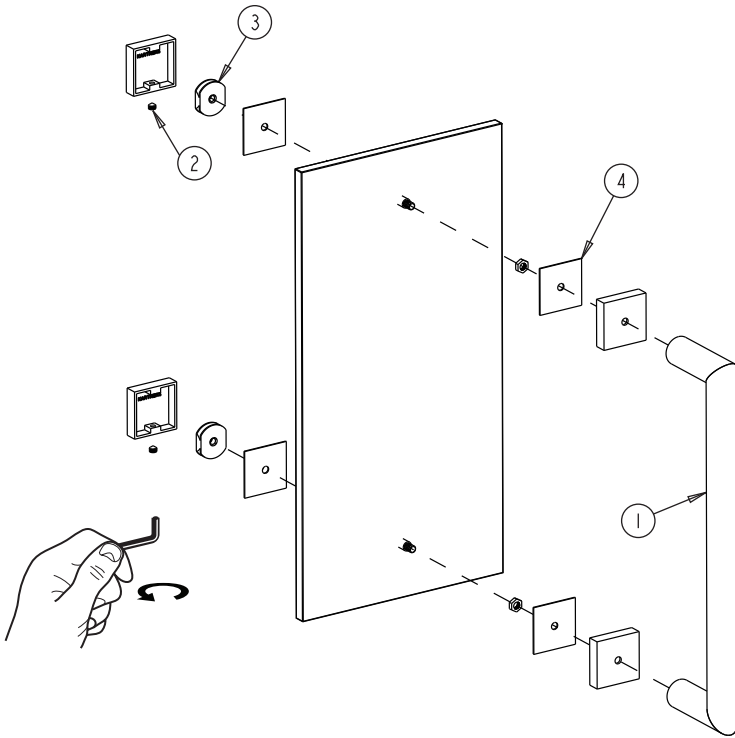

MADRID COLLECTION SINGLE SHOWER DOOR HANDLE 18" 2627518

PRODUCT NAME: SINGLE SHOWER DOOR HANDLE 18"

PRODUCT CODE: 2627518

MATERIAL: All-brass construction

KEY FEATURES: Contemporary design.
Simple and straight forward lines.
Strong linear silhouette.

NOTE: Dimensions and specifications are subject to change without notice.

HANDLES INFO

Components Included		
①	Handle	X1
②	Set Screw M6	X2
③	Fixing Bracket	X2
④	Rubber Gasket	X4

GLASS INFO

Glass Hole C-C Distance		
A	8"/203mm	8" Shower Door Handle
	12"/305mm	12" Shower Door Handle
	18"/457mm	18" Shower Door Handle
	24"/610mm	24" Shower Door Handle
B	1/2" (12mm)	Glass Hole Diameter
C	6-12mm	Glass Thickness

Mounting Kits Included		
	X1	Allen Key

* Can be used with extension kit for thicker doors

NOTE: Dimensions and specifications are subject to change without notice.