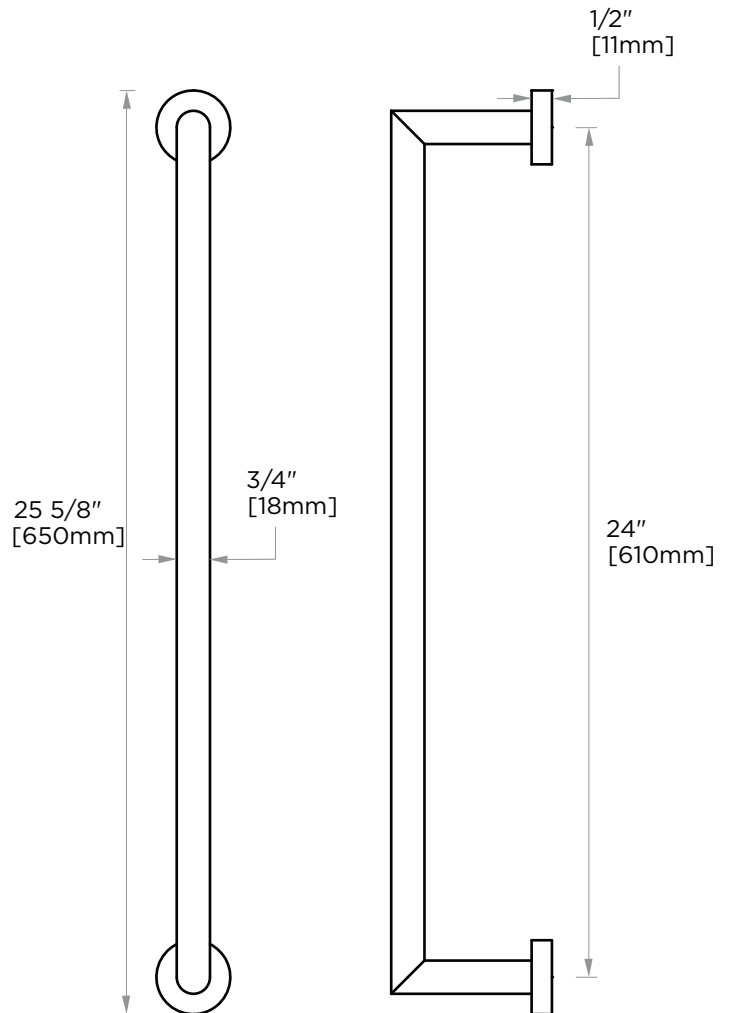

WARRANTY:

Lifetime Limited (Residential Use)
One Year (Commercial Use)

NOTE: Dimensions and specifications are subject to change without notice.