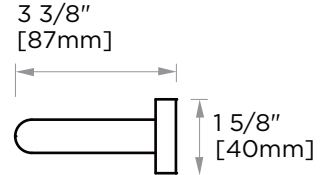

**OSLO COLLECTION**  
**TOWEL BAR 24"**  
144240

**PRODUCT NAME:** TOWEL BAR 24"

**PRODUCT CODE:** 144240

**MATERIAL:** All-brass construction

**KEY FEATURES:** Contemporary design.  
Round minimalist look.